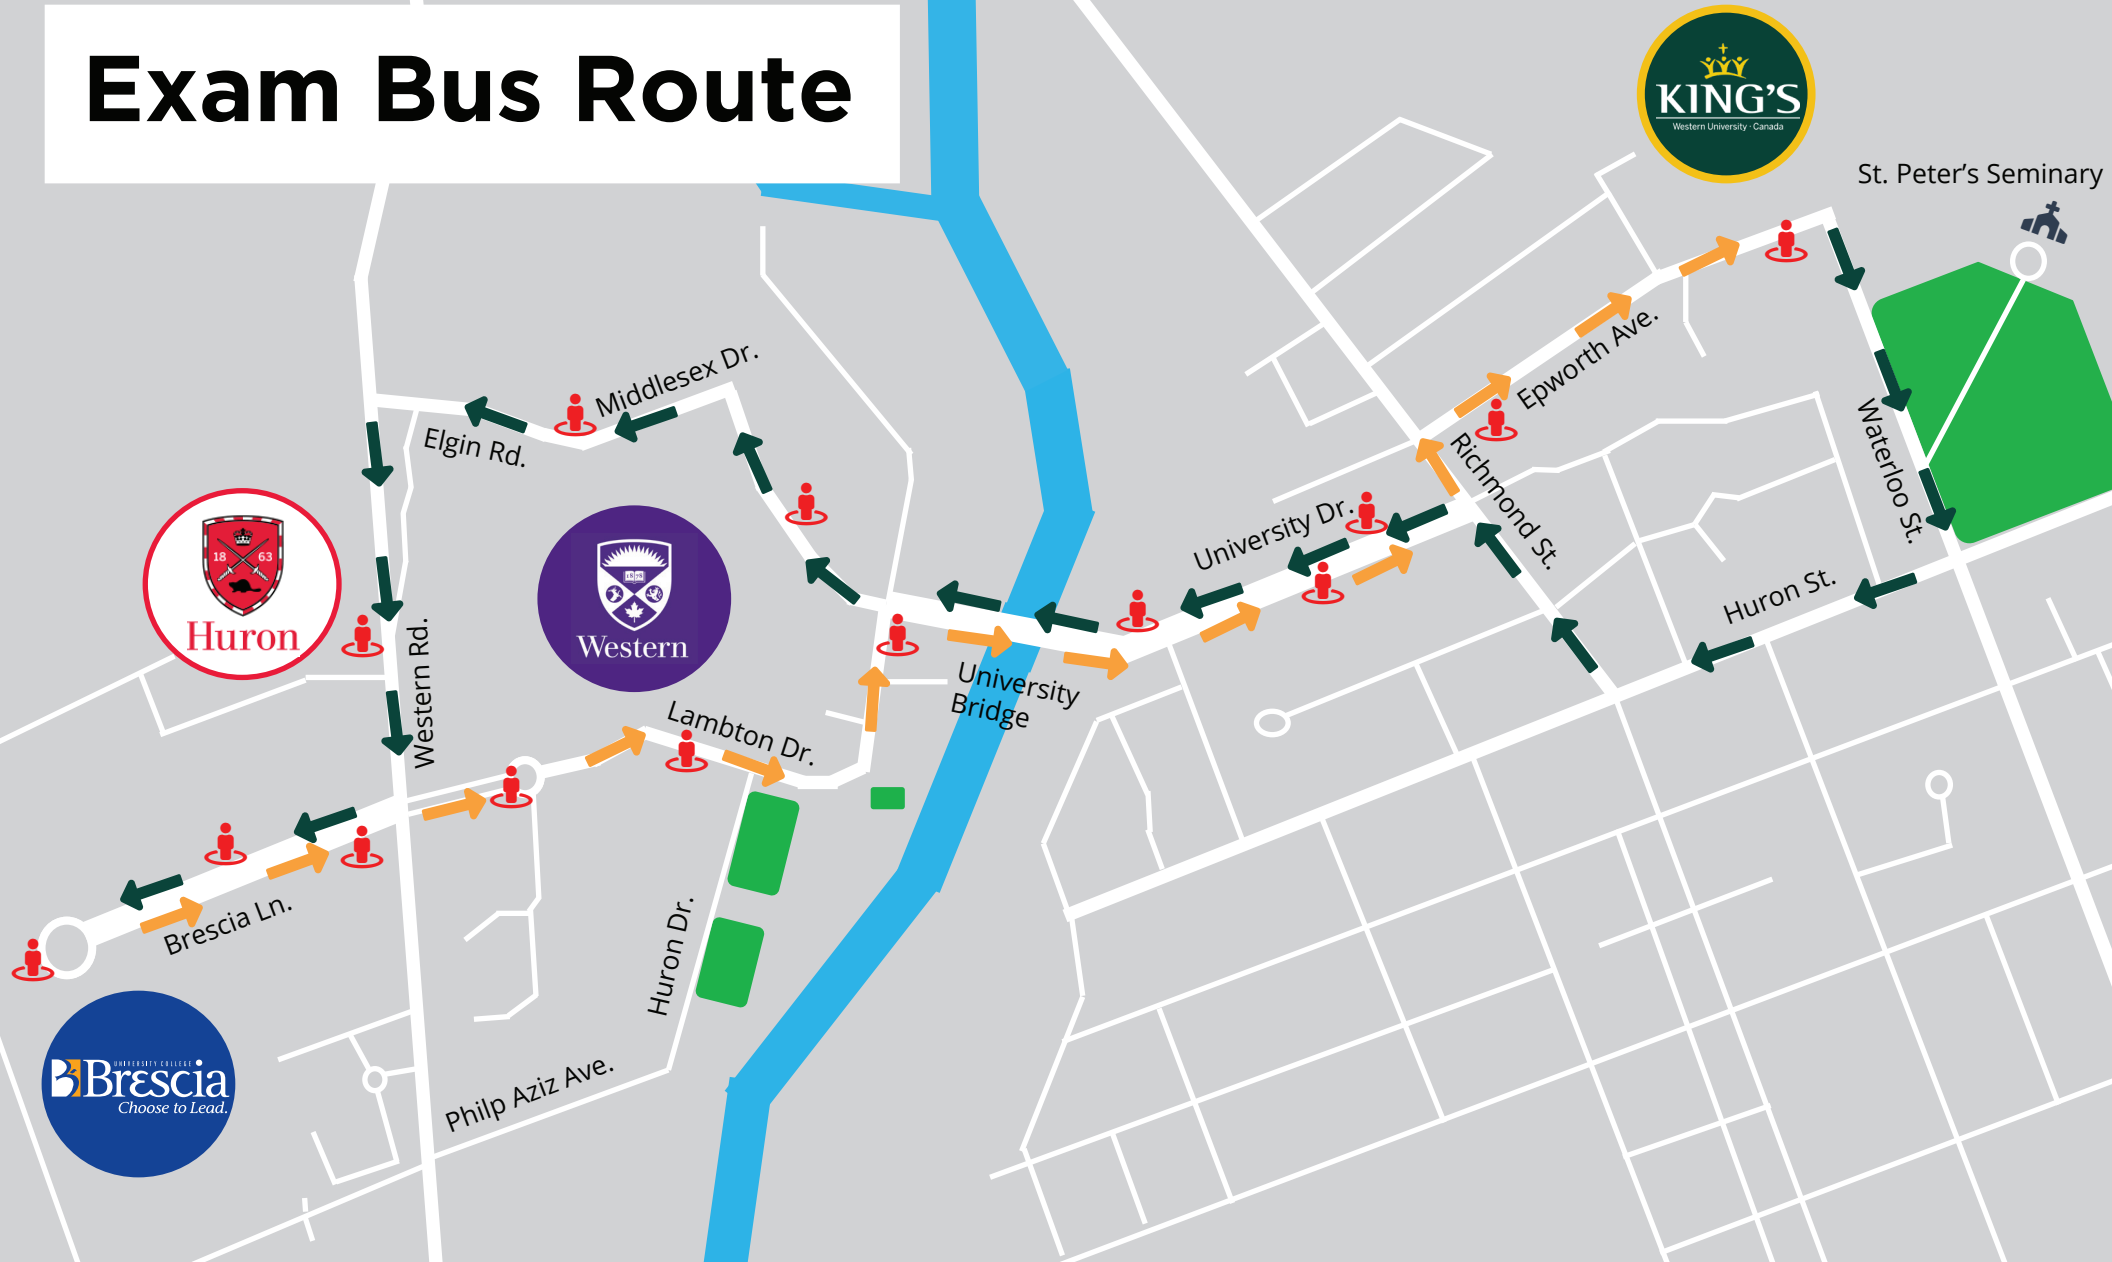

Exam Bus Route

- Bus Stop Locations
- King's to Brescia
- Brescia to King's

Stops From King's to Brescia:

University Gate, Elgin Hall, Middlesex College, Medical Science, Huron College, Brescia Entrance, Brescia

Stops From Brescia to King's:

Brescia Exit, Alumni Hall, Nursing Building, Talbot College, Alumni House, Epworth Ave., King's