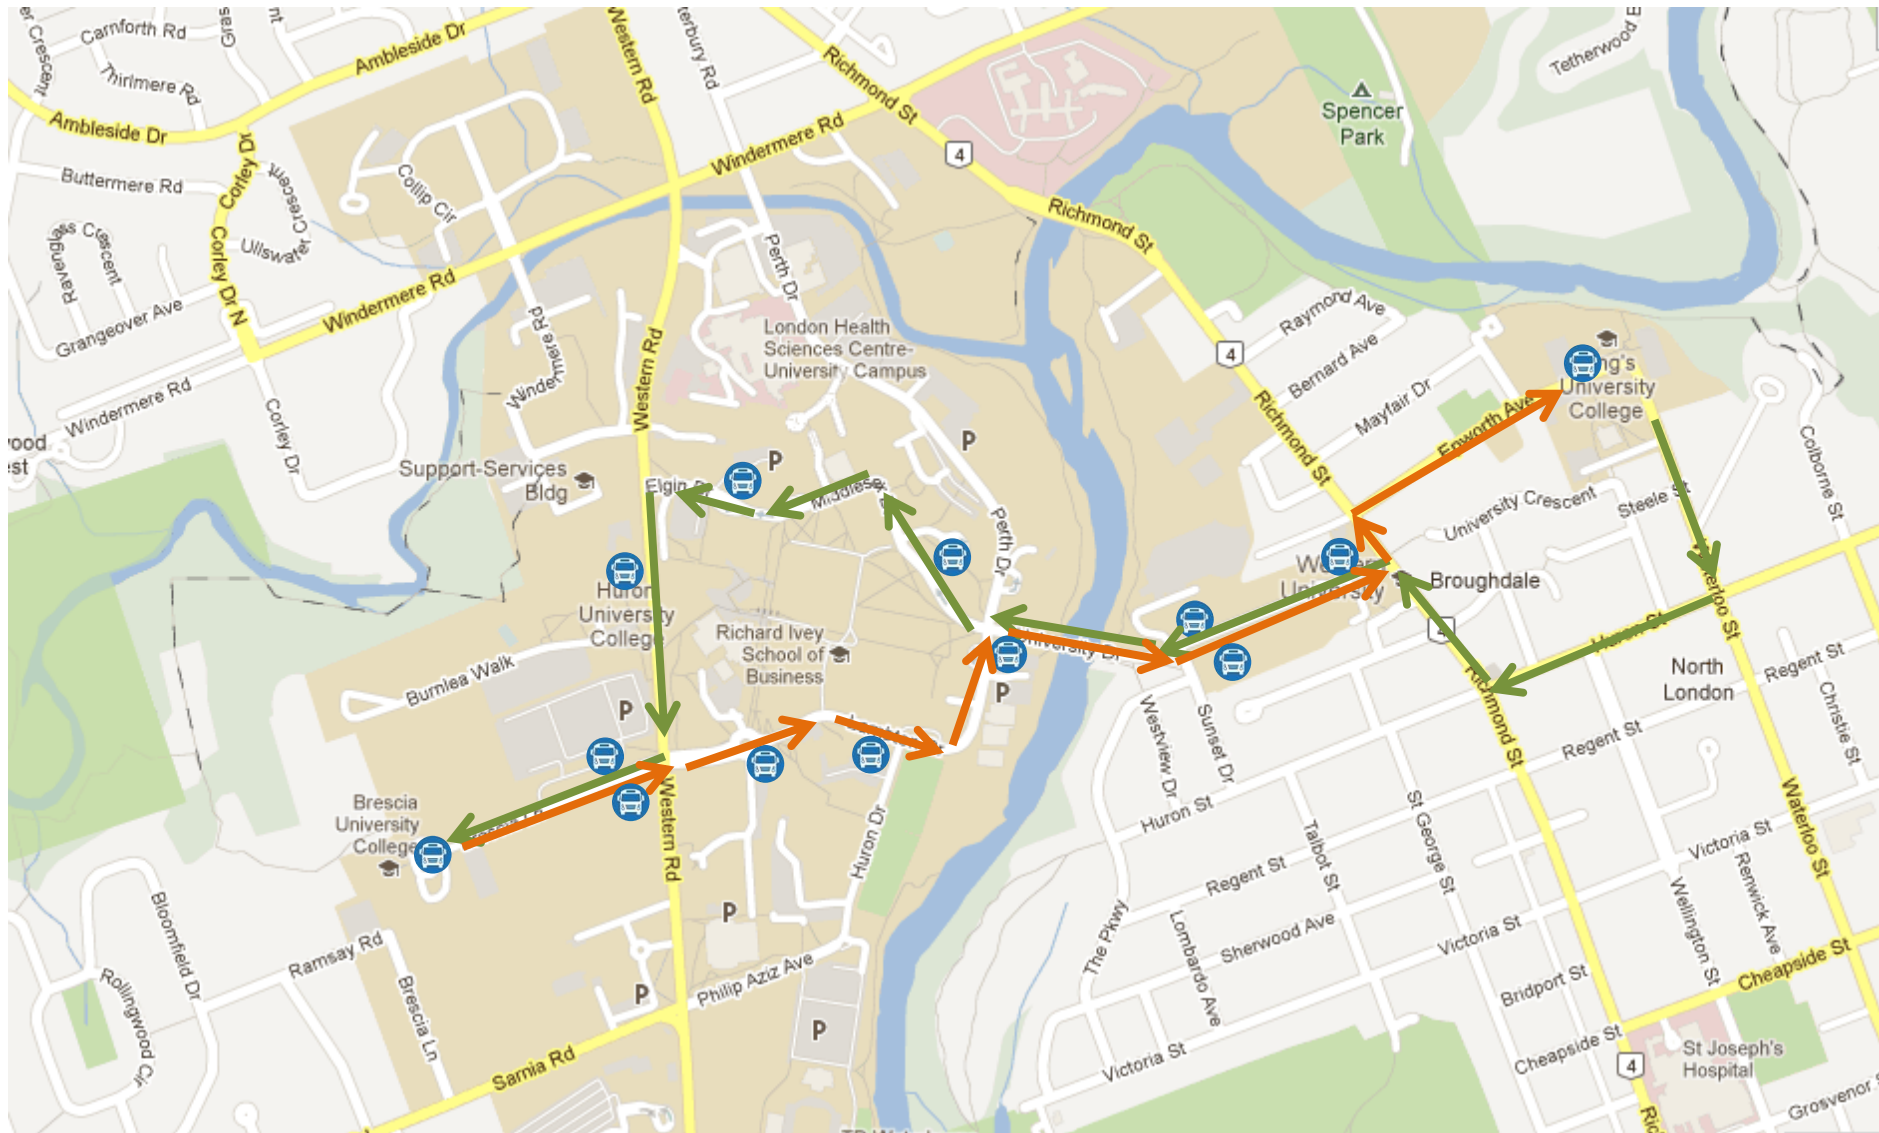

2017/18 Exam Bus Route: King's/Brescia

 Bus Stop Locations

 King's to Brescia

 Brescia to King's