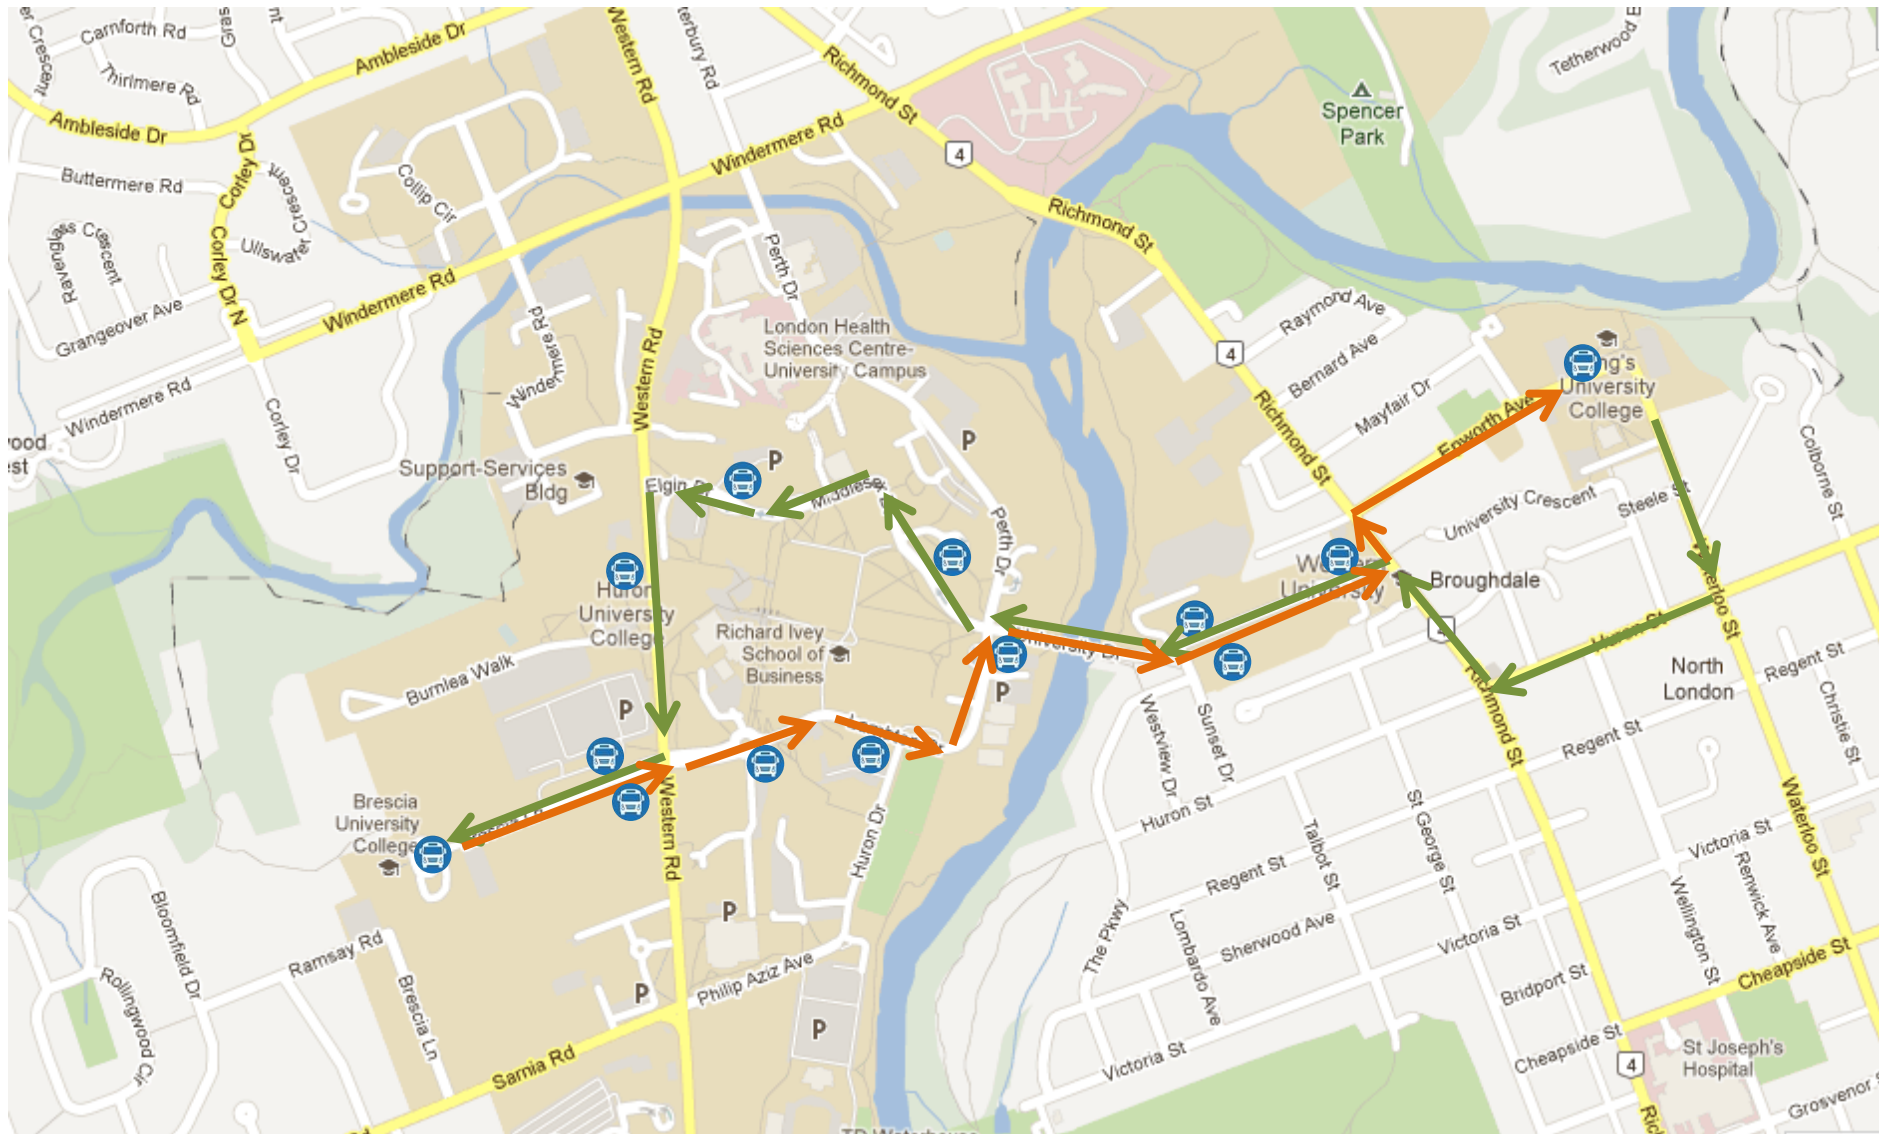

# Exam Bus Route: King's/Brescia

 Bus Stop Locations

 King's to Brescia

 Brescia to King's