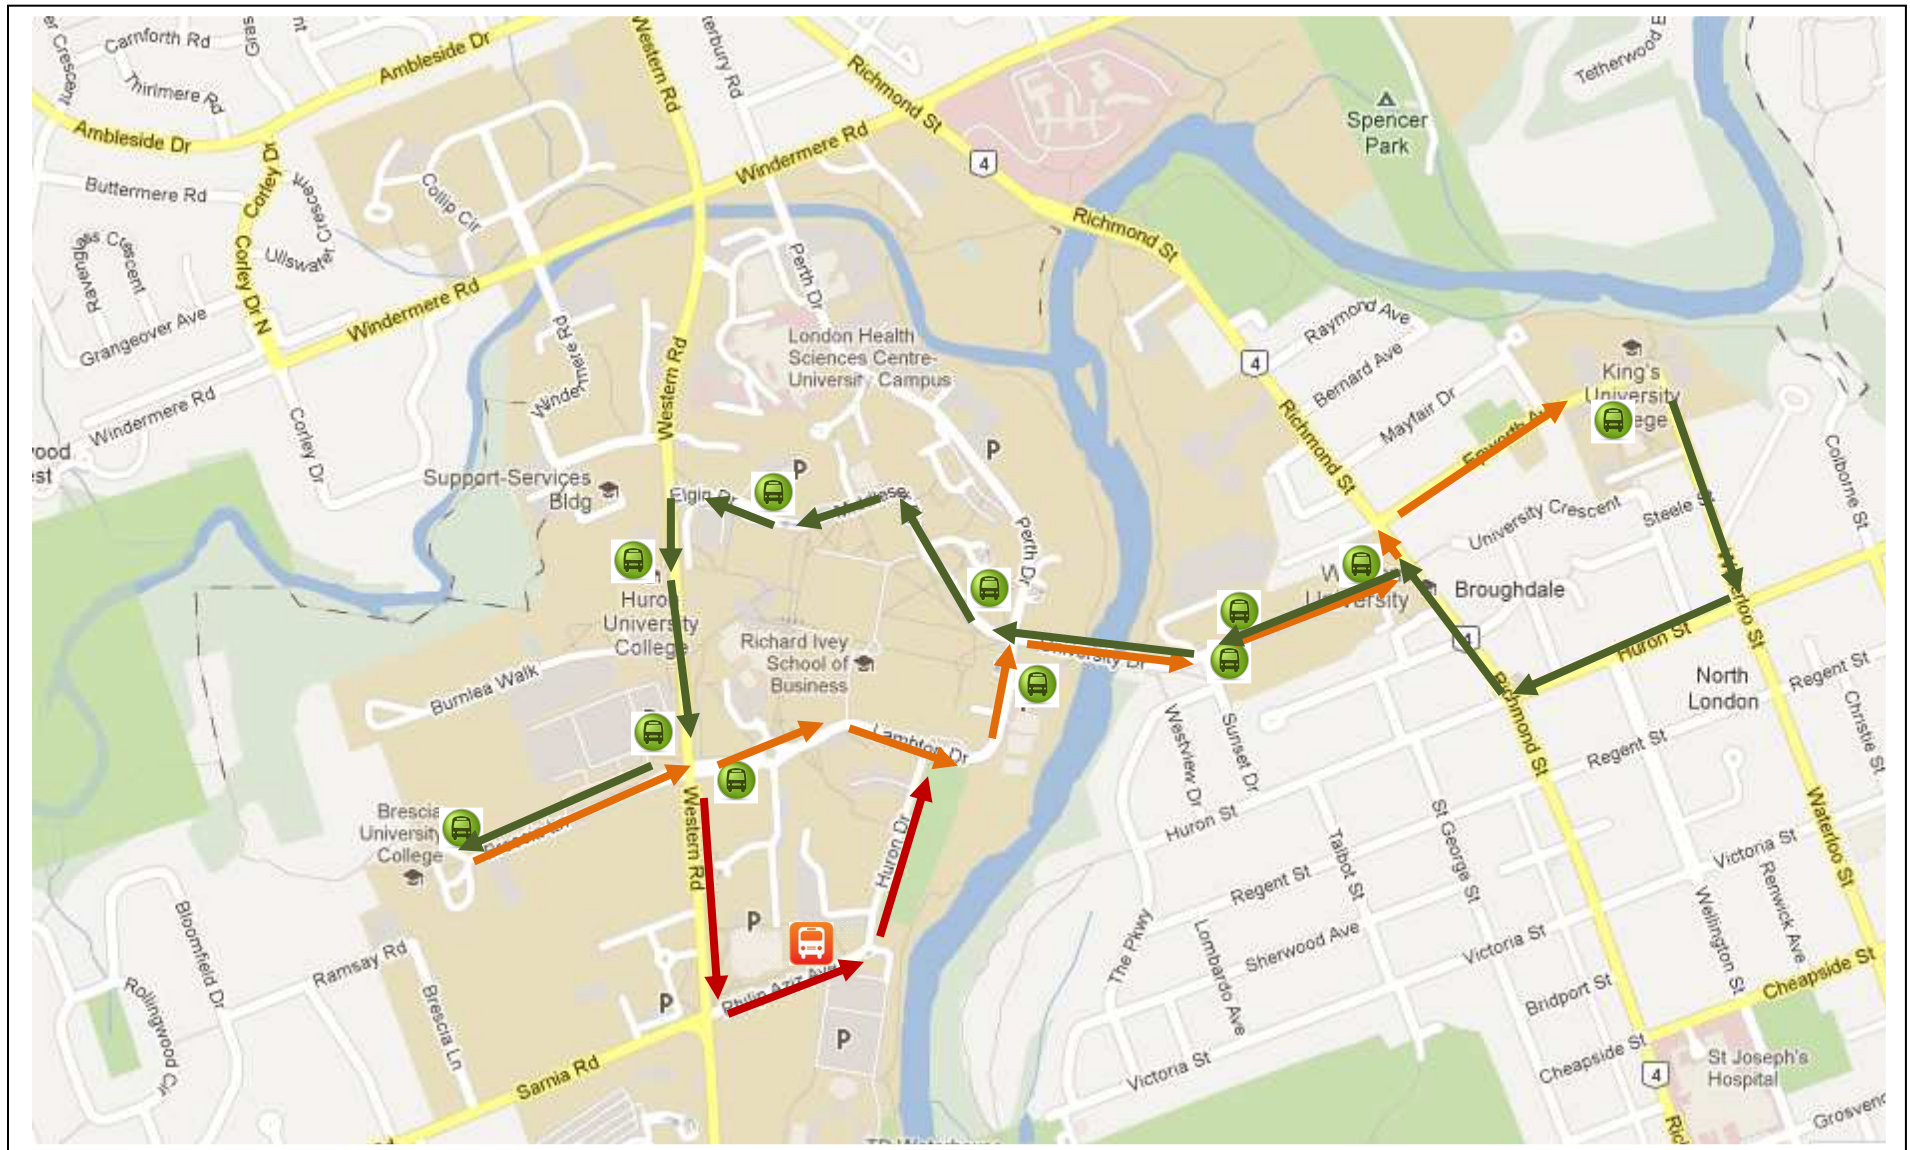

Bus Routes for # 7

Brescia to King's
King's to Brescia

Evening Bus to Thompson Rec.

 Daytime Bus Stops

 Evening Bus Stops after 6:00 pm ONLY