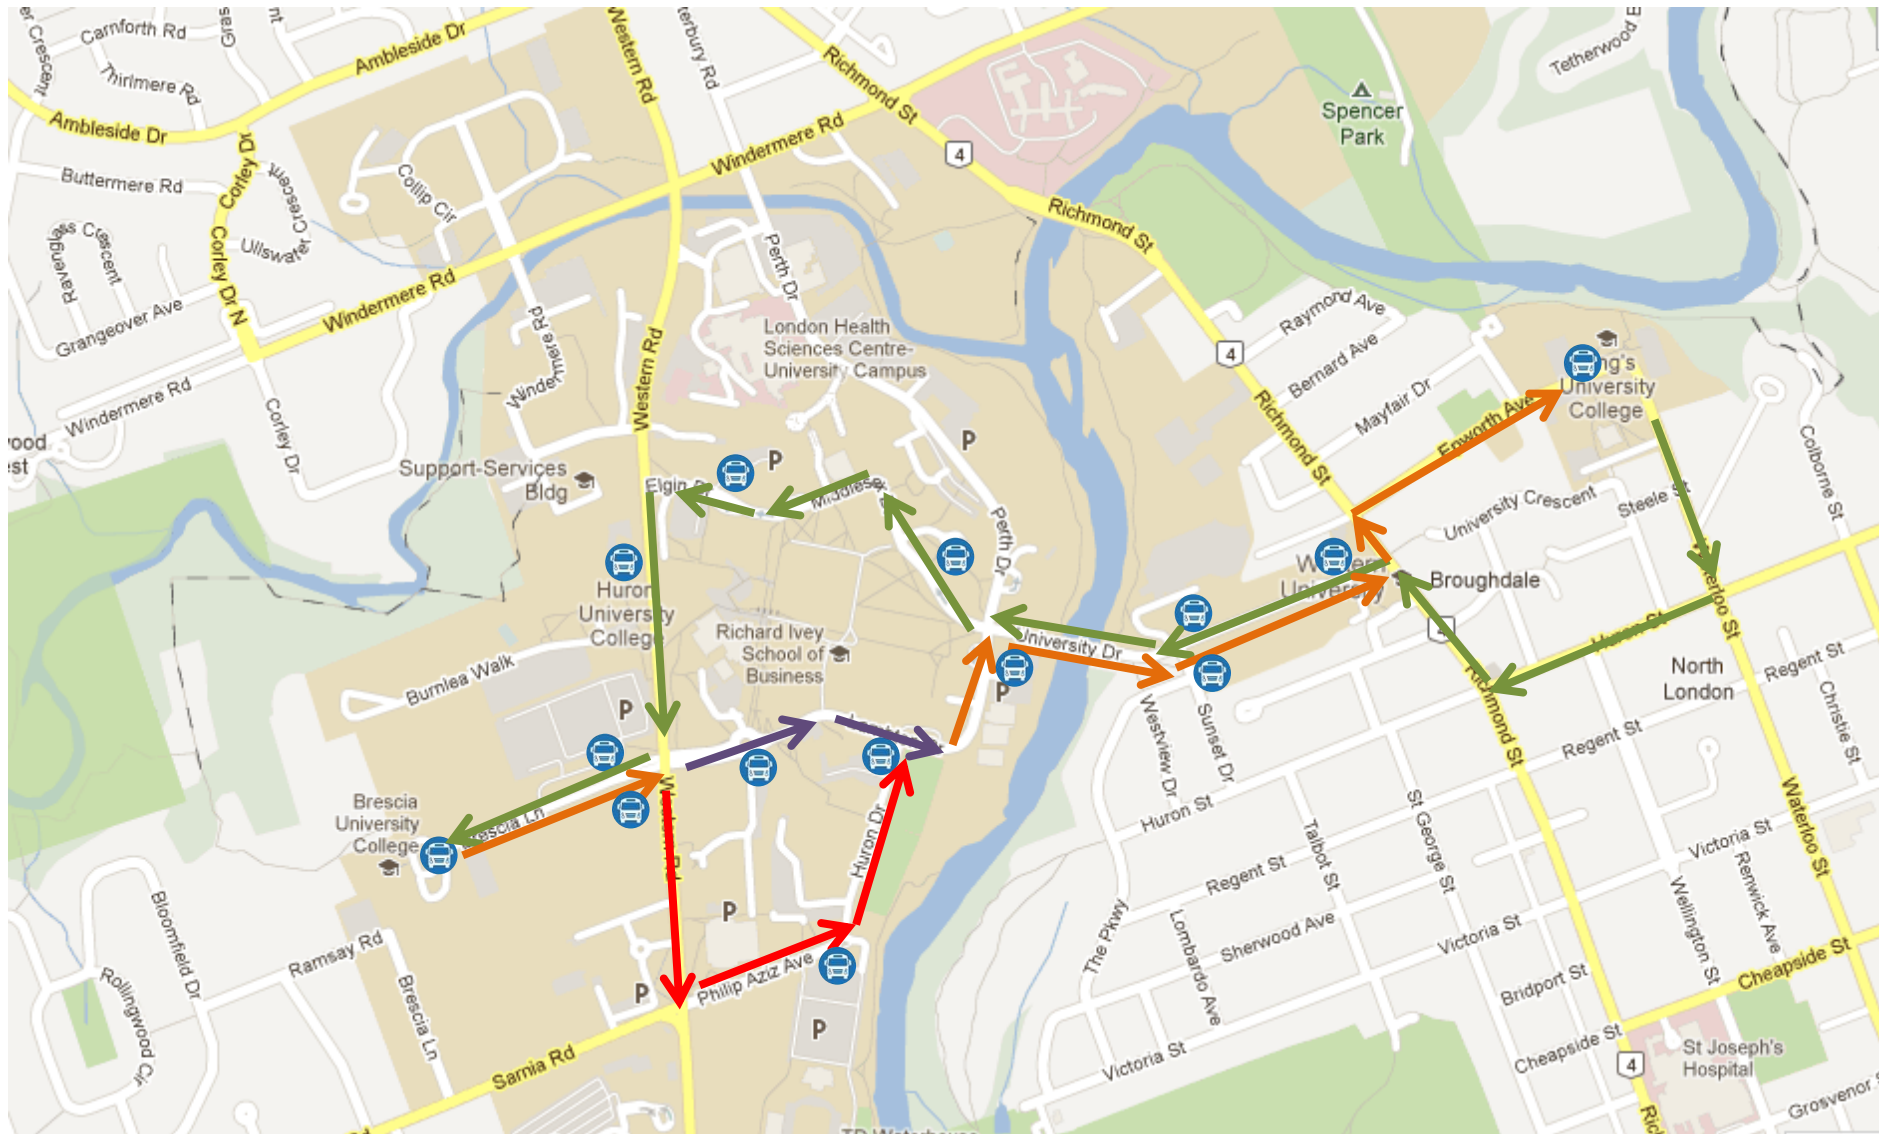

# Bus Route 7: King's/Western/Brescia

 Bus Stop Locations

 Brescia to King's

 Thompson Centre Route

 King's to Brescia

 Alumni Hall Route