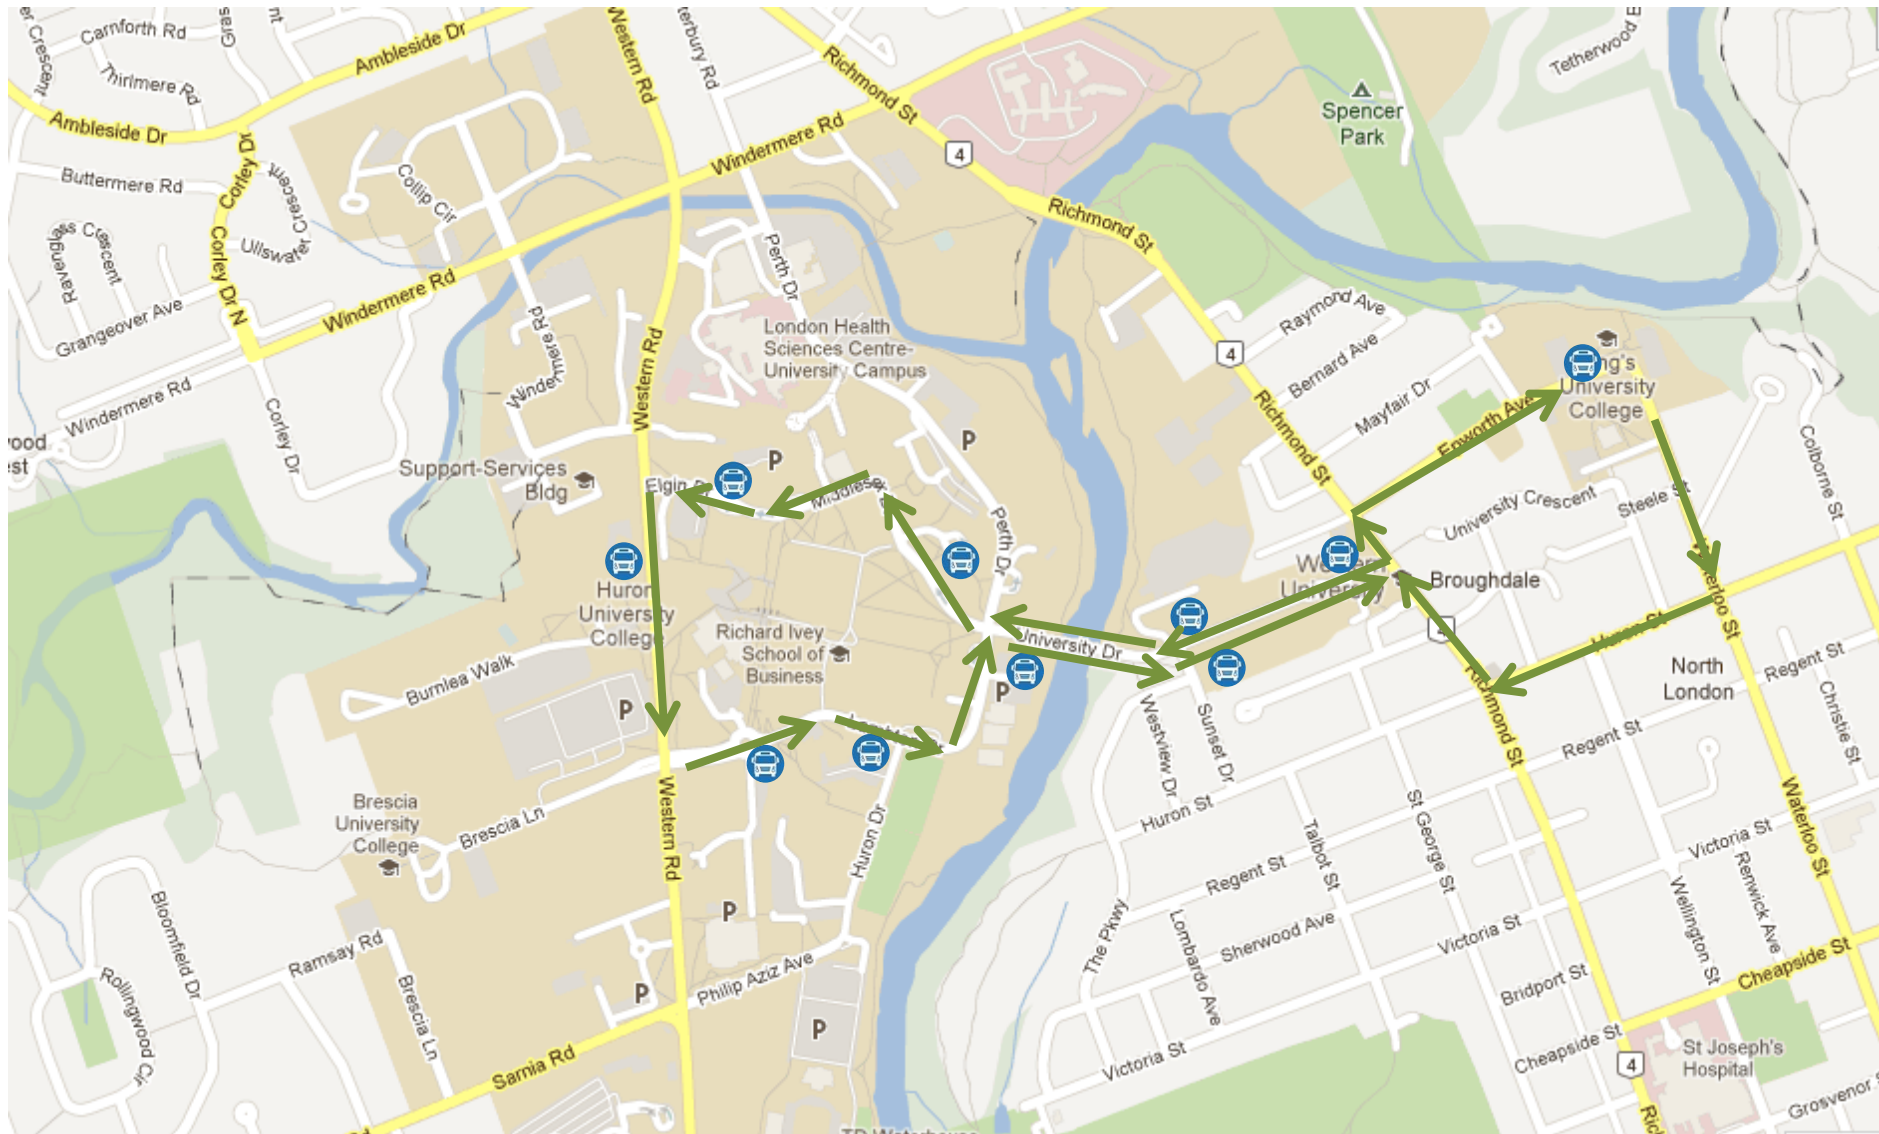

# Bus Routes 3 & 4: King's/Western

 Bus Stop Locations

 King's and Western ONLY