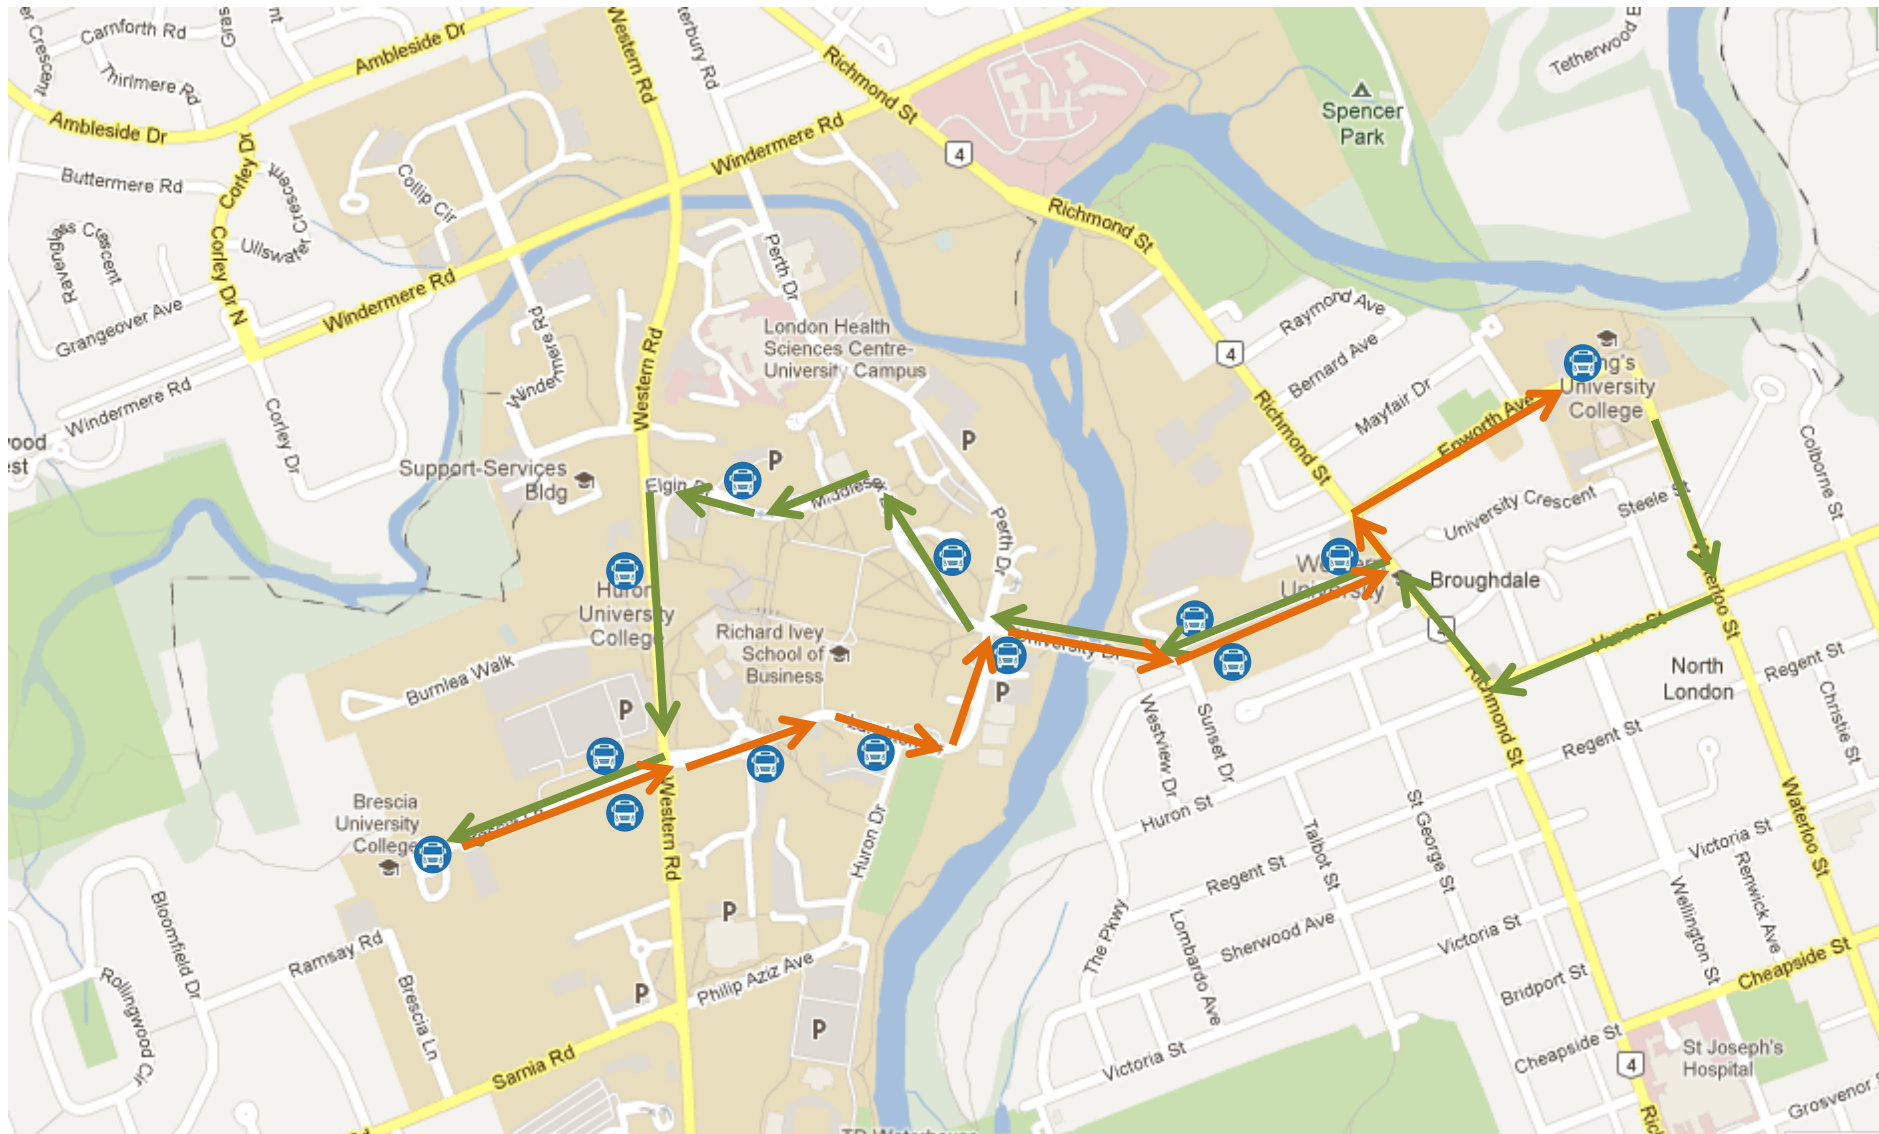

Bus Routes 1 & 2: King's/Brescia

 Bus Stop Locations

 King's to Brescia

 Brescia to King's