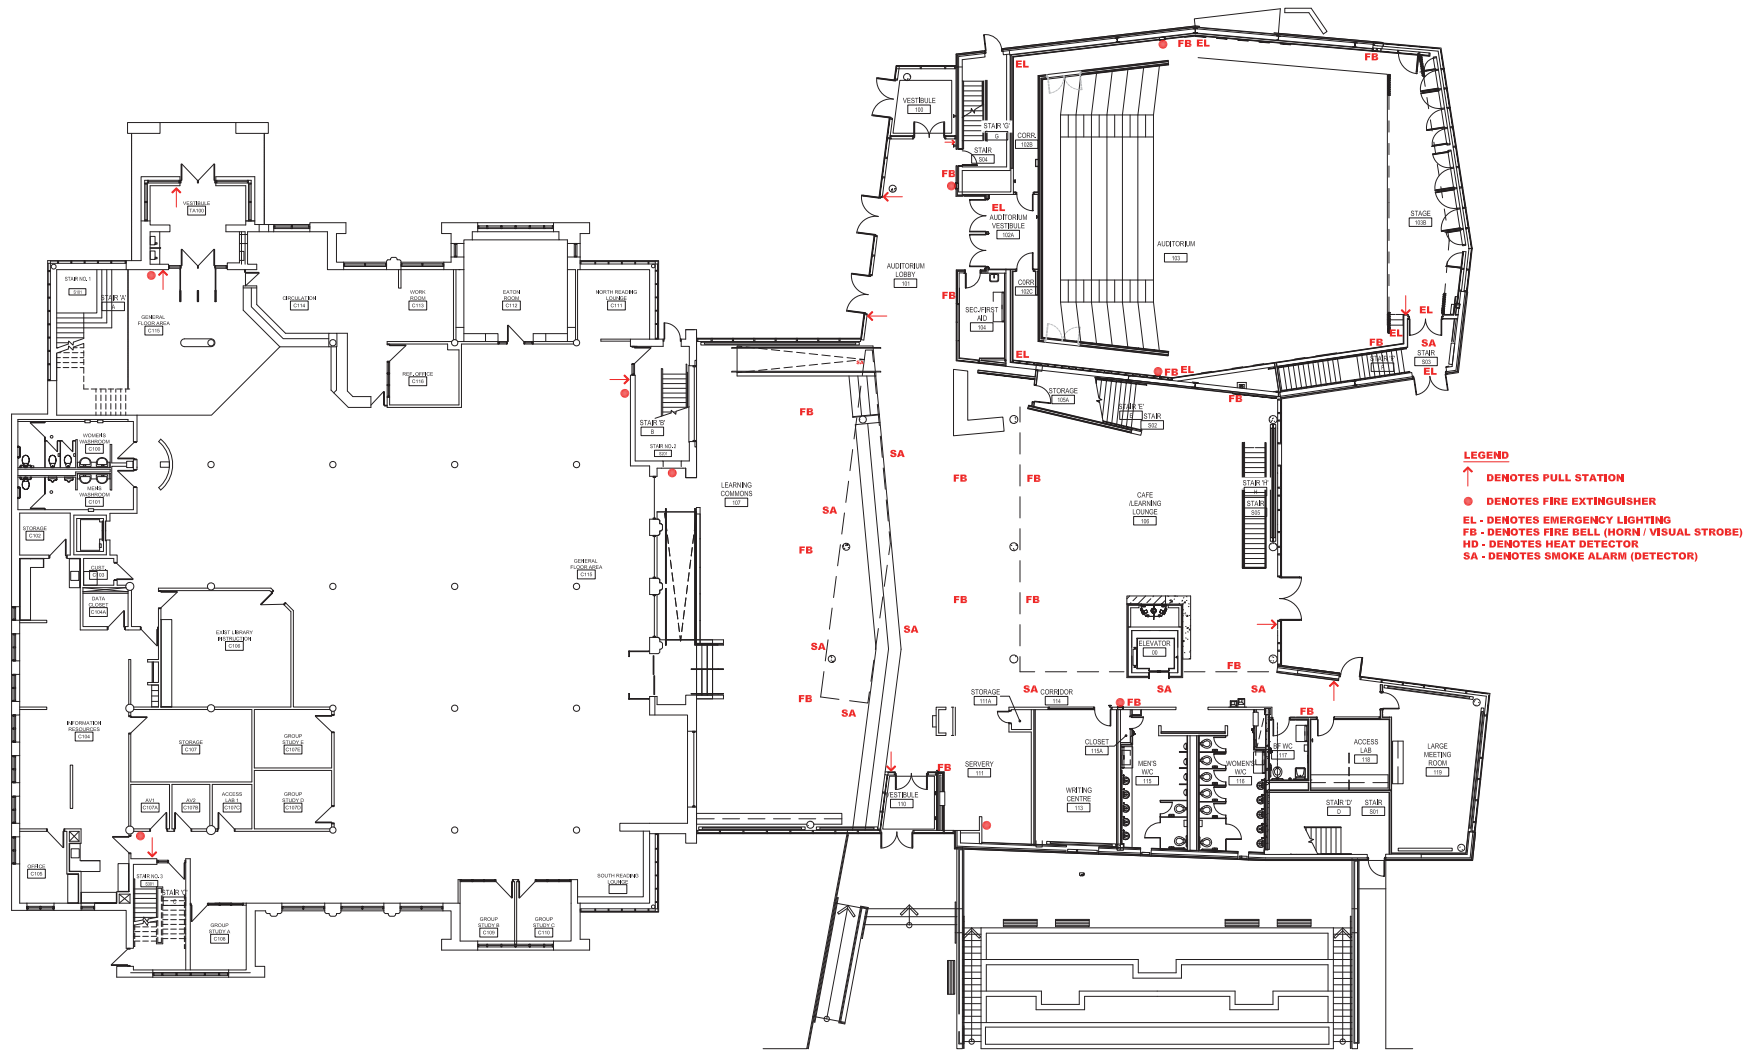

LIBRARY - LOWER LEVEL

KING CENTRE - LOWER LEVEL

- LEGEND**
- ↑ DENOTES PULL STATION
 - DENOTES FIRE EXTINGUISHER
 - EL - DENOTES EMERGENCY LIGHTING
 - FB - DENOTES FIRE BELL (HORN / VISUAL STROBE)
 - HD - DENOTES HEAT DETECTOR
 - SA - DENOTES SMOKE ALARM (DETECTOR)

LIBRARY - LEVEL ONE

KING CENTRE - LEVEL ONE

- LEGEND**
- ↑ DENOTES PULL STATION
 - DENOTES FIRE EXTINGUISHER
 - EL - DENOTES EMERGENCY LIGHTING
 - FB - DENOTES FIRE BELL (HORN / VISUAL STROBE)
 - HD - DENOTES HEAT DETECTOR
 - SA - DENOTES SMOKE ALARM (DETECTOR)

LIBRARY - LEVEL TWO

KING CENTRE - LEVEL TWO