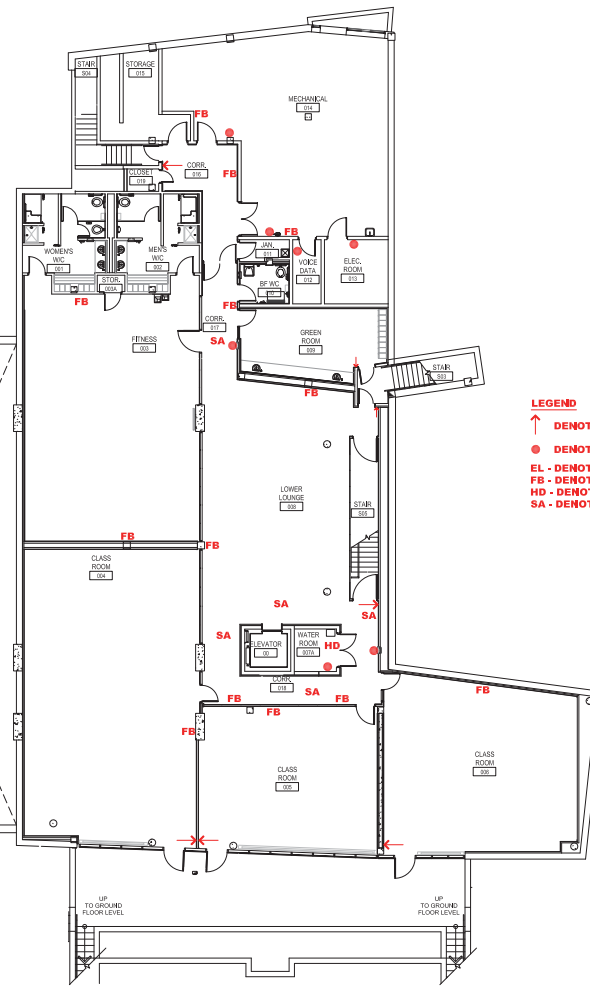

LIBRARY - LOWER LEVEL

KING CENTRE - LOWER LEVEL

- LEGEND**
- ↑ DENOTES PULL STATION
 - DENOTES FIRE EXTINGUISHER
 - EL - DENOTES EMERGENCY LIGHTING
 - FB - DENOTES FIRE BELL (HORN / VISUAL STROBE)
 - HD - DENOTES HEAT DETECTOR
 - SA - DENOTES SMOKE ALARM (DETECTOR)

LIBRARY - LEVEL ONE

KING CENTRE - LEVEL ONE

- LEGEND**
- ↑ DENOTES PULL STATION
 - DENOTES FIRE EXTINGUISHER
 - EL - DENOTES EMERGENCY LIGHTING
 - FB - DENOTES FIRE BELL (HORN / VISUAL STROBE)
 - HD - DENOTES HEAT DETECTOR
 - SA - DENOTES SMOKE ALARM (DETECTOR)

LIBRARY - LEVEL TWO

KING CENTRE - LEVEL TWO