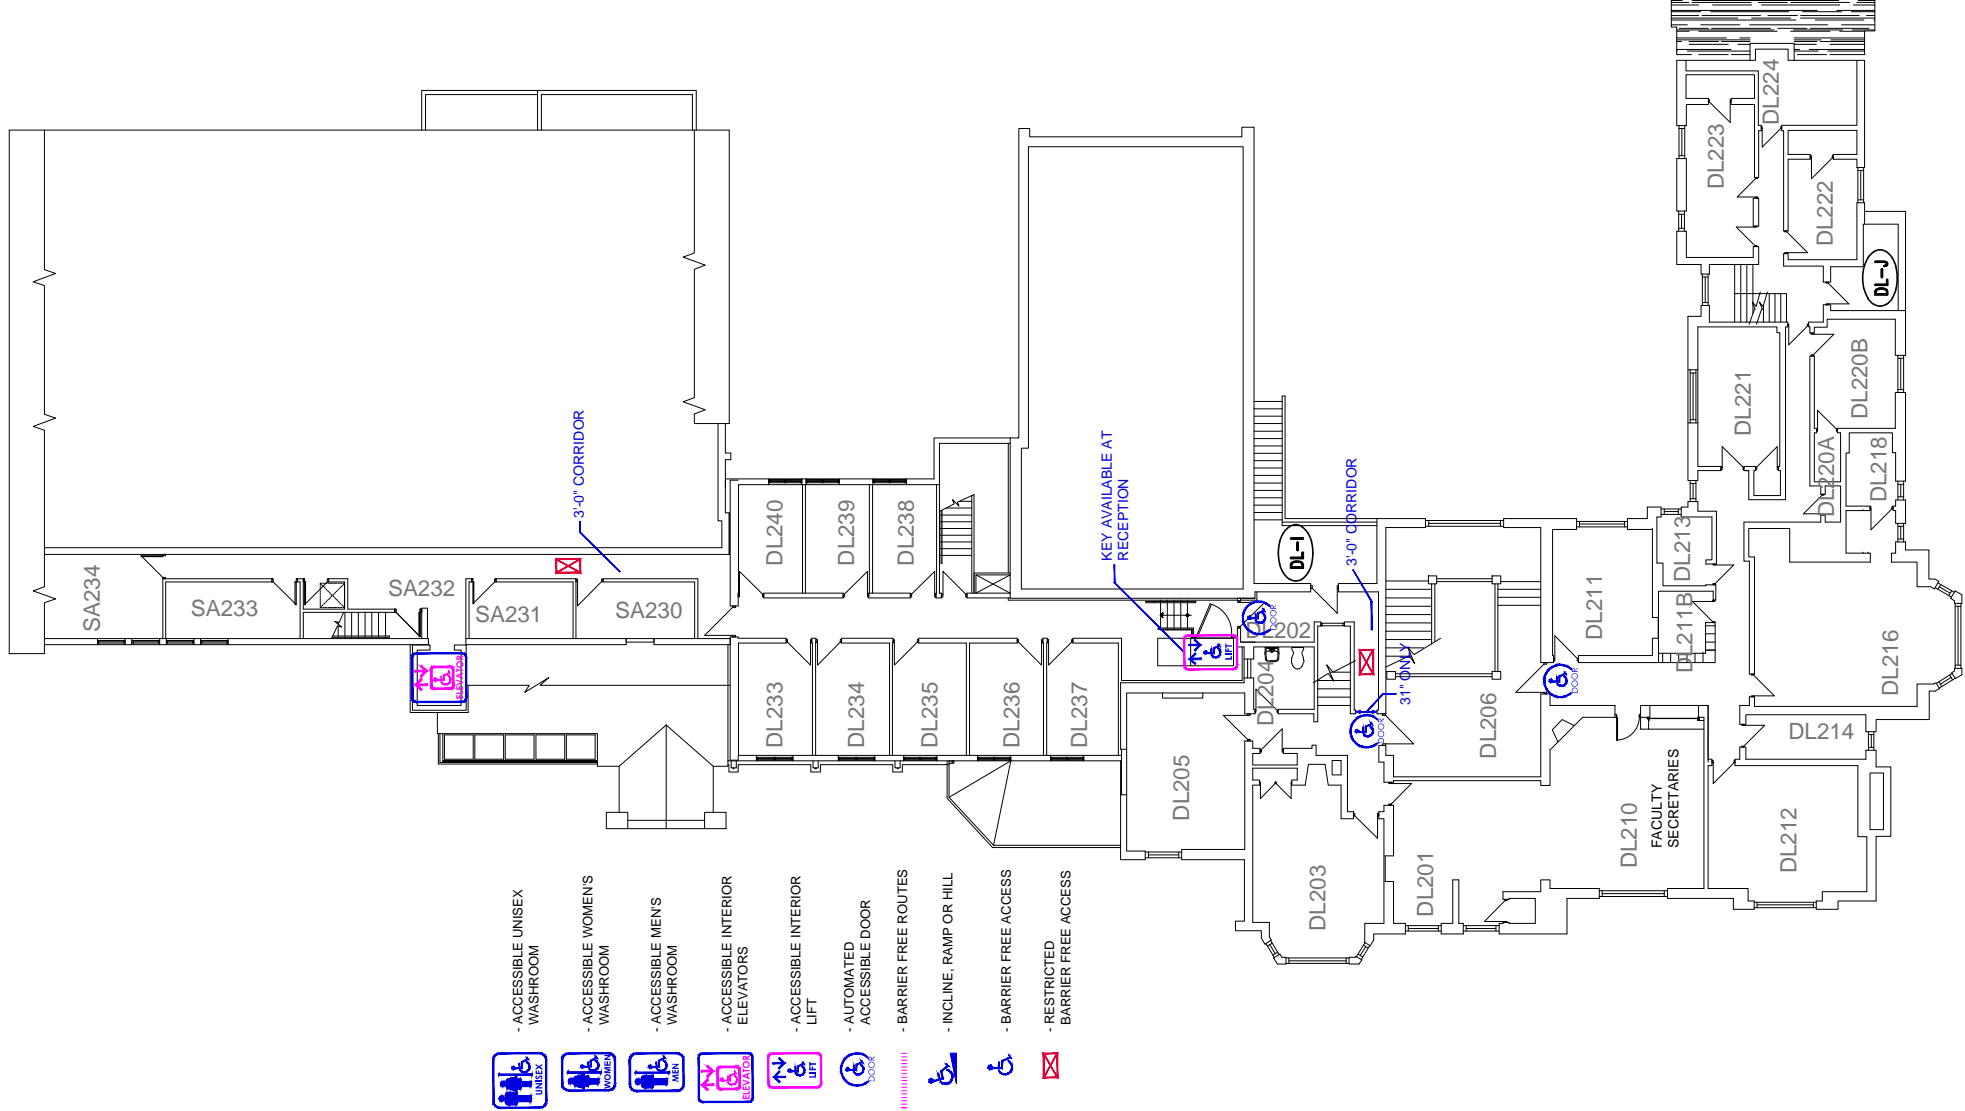

-  - ACCESSIBLE UNISEX WASHROOM
-  - ACCESSIBLE WOMEN'S WASHROOM
-  - ACCESSIBLE MEN'S WASHROOM
-  - ACCESSIBLE INTERIOR ELEVATORS
-  - ACCESSIBLE INTERIOR LIFT
-  - AUTOMATED ACCESSIBLE DOOR
-  - BARRIER FREE ROUTES
-  - INCLINE, RAMP OR HILL
-  - BARRIER FREE ACCESS
-  - RESTRICTED BARRIER FREE ACCESS

DANTE LENARDON - ANNEX - SECOND FLOOR