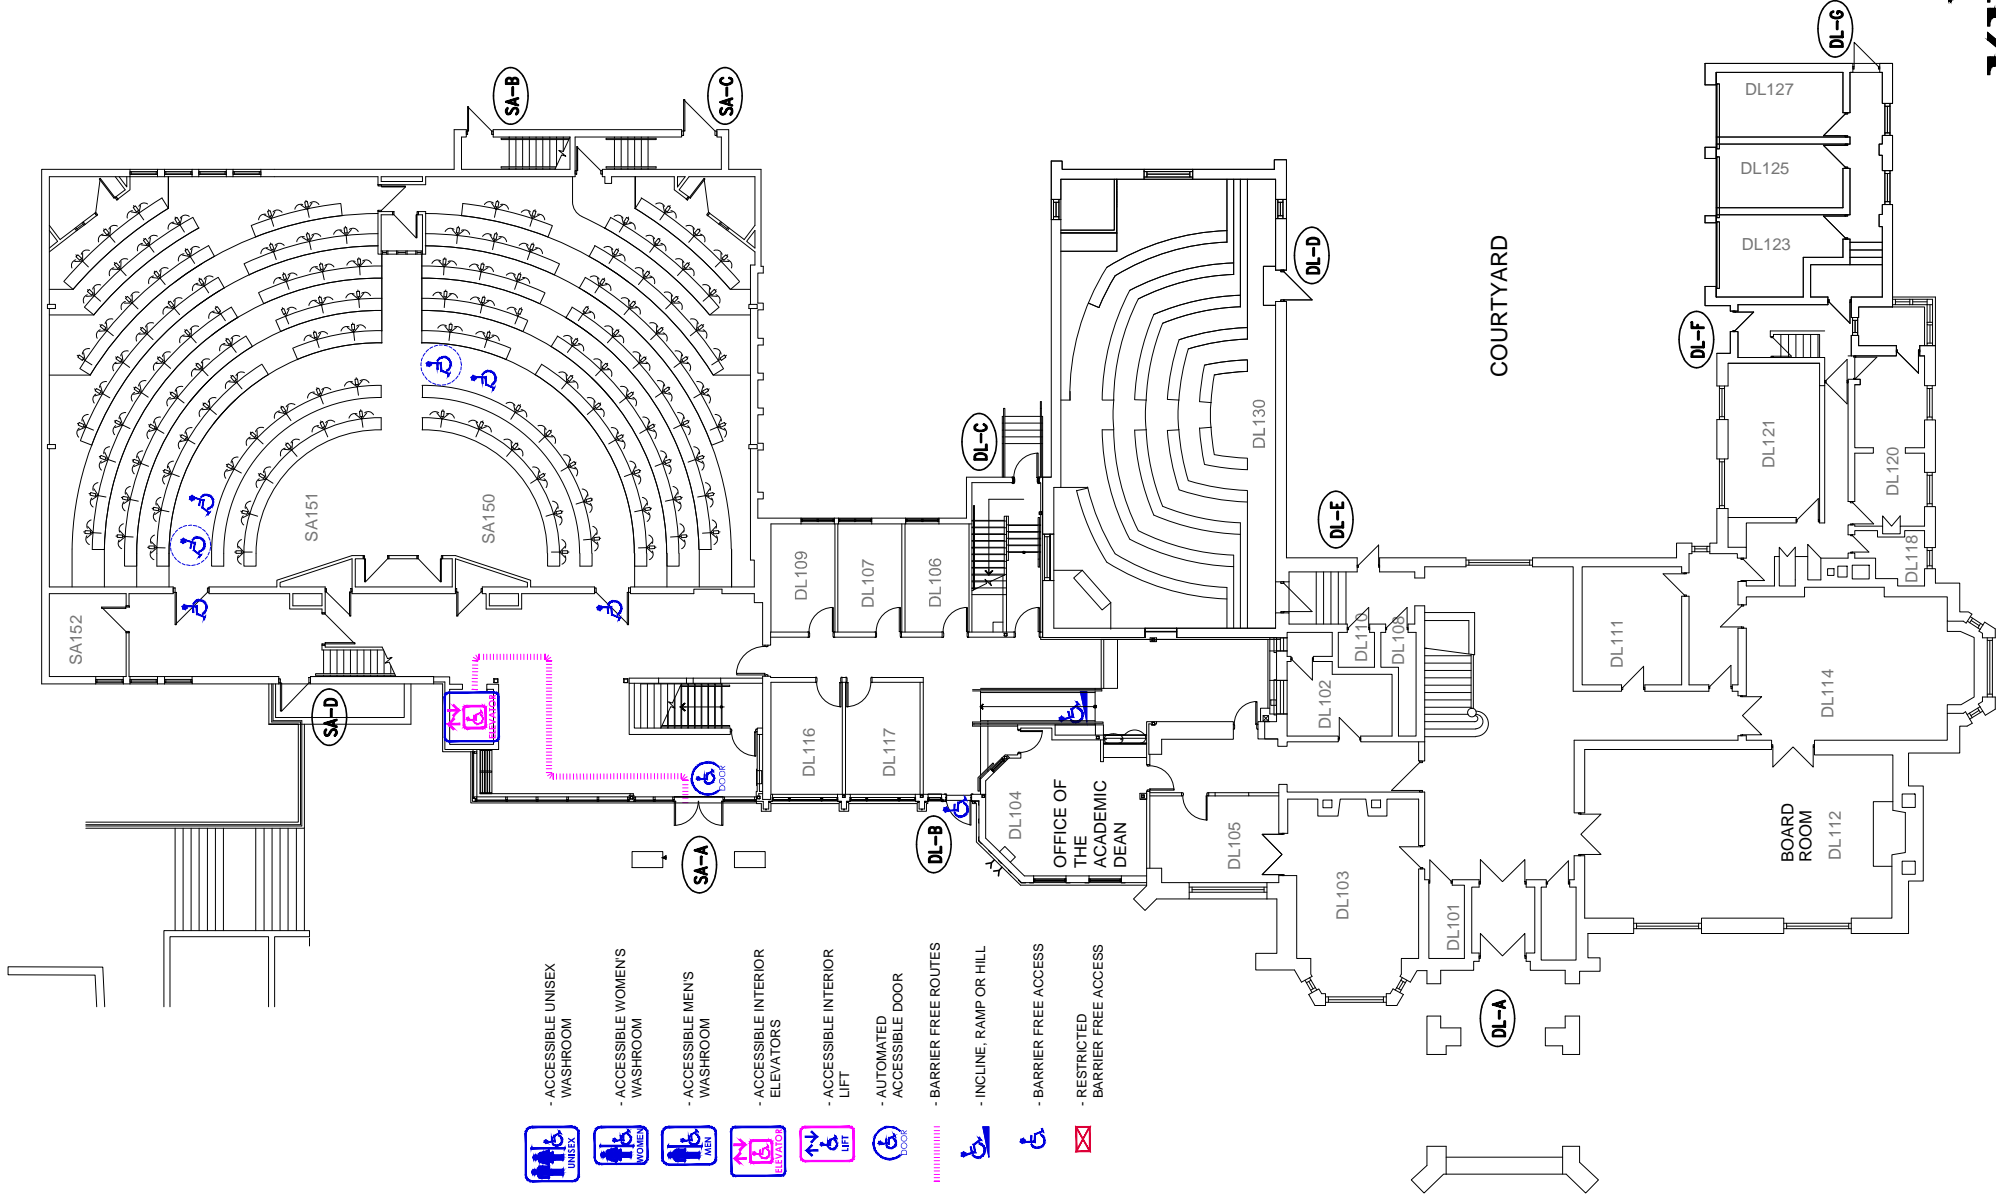

-  - ACCESSIBLE UNISEX WASHROOM
-  - ACCESSIBLE WOMEN'S WASHROOM
-  - ACCESSIBLE MEN'S WASHROOM
-  - ACCESSIBLE INTERIOR ELEVATORS
-  - ACCESSIBLE INTERIOR LIFT
-  - AUTOMATED ACCESSIBLE DOOR
-  - BARRIER FREE ROUTES
-  - INCLINE, RAMP OR HILL
-  - BARRIER FREE ACCESS
-  - RESTRICTED BARRIER FREE ACCESS

DANTE LENARDON - ANNEX - SECOND FLOOR