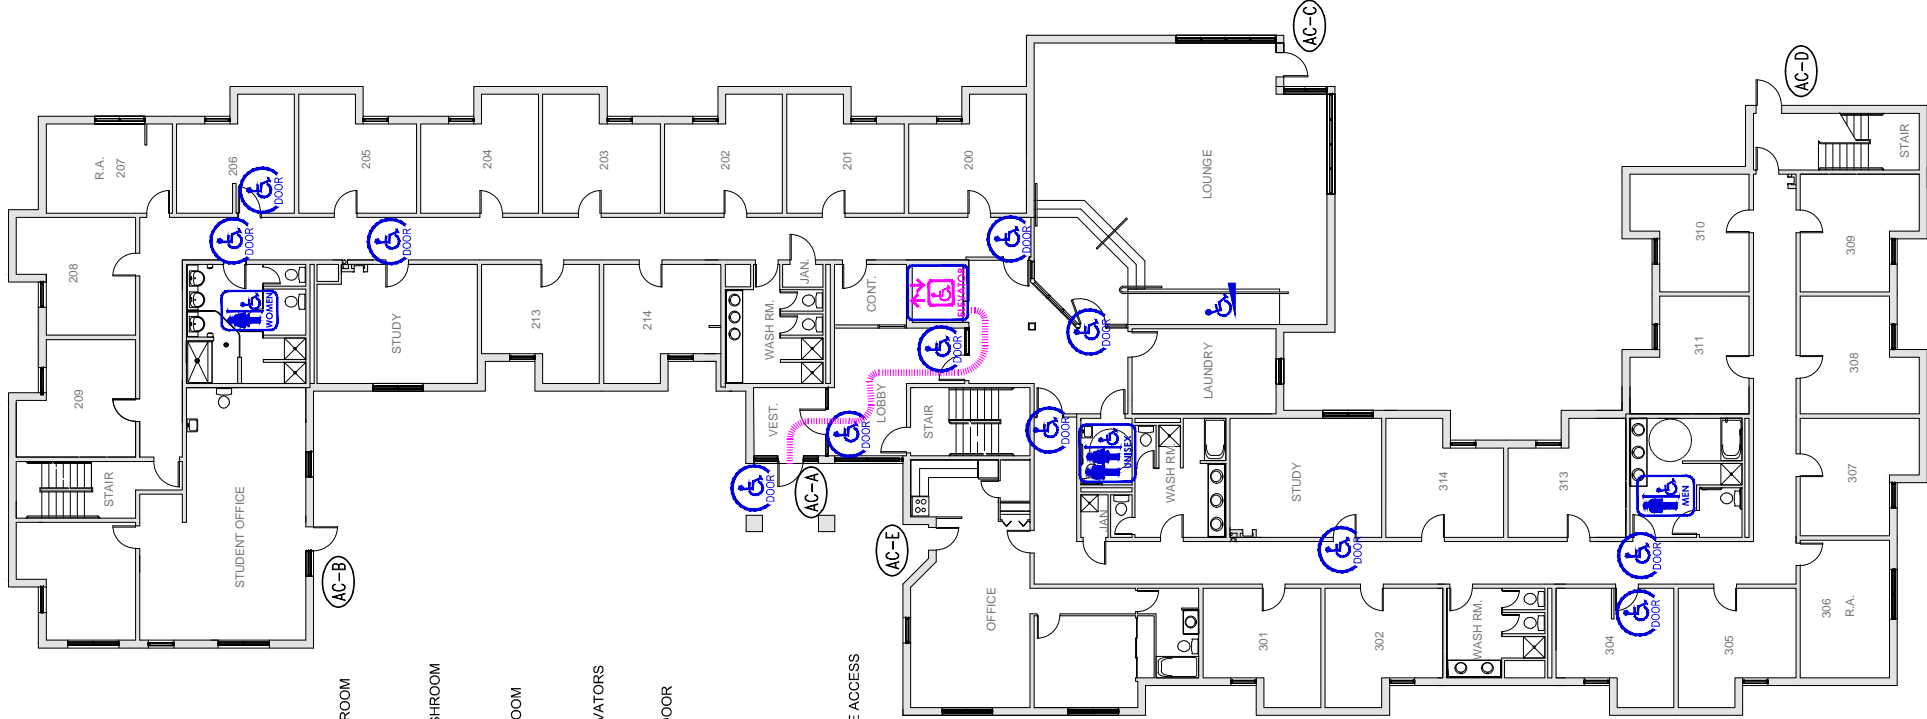

- ACCESSIBLE UNISEX WASHROOM

- ACCESSIBLE WOMEN'S WASHROOM

- ACCESSIBLE MEN'S WASHROOM

- ACCESSIBLE INTERIOR ELEVATORS

- AUTOMATED ACCESSIBLE DOOR

- BARRIER FREE ROUTES

- INCLINE, RAMP OR HILL

- BARRIER FREE ACCESS

- RESTRICTED BARRIER FREE ACCESS

-  - ACCESSIBLE UNISEX WASHROOM
-  - ACCESSIBLE WOMEN'S WASHROOM
-  - ACCESSIBLE MEN'S WASHROOM
-  - ACCESSIBLE INTERIOR ELEVATORS
-  - AUTOMATED ACCESSIBLE DOOR
-  - BARRIER FREE ROUTES
-  - INCLINE, RAMP OR HILL
-  - BARRIER FREE ACCESS
-  - RESTRICTED BARRIER FREE ACCESS

**KING'S ALUMNI COURT RESIDENCE - SECOND FLOOR**

-  - ACCESSIBLE UNISEX WASHROOM
-  - ACCESSIBLE WOMEN'S WASHROOM
-  - ACCESSIBLE MEN'S WASHROOM
-  - ACCESSIBLE INTERIOR ELEVATORS
-  - AUTOMATED ACCESSIBLE DOOR
-  - BARRIER FREE ROUTES
-  - INCLINE, RAMP OR HILL
-  - BARRIER FREE ACCESS
-  - RESTRICTED BARRIER FREE ACCESS

KING'S ALUMNI COURT RESIDENCE - THIRD FLOOR