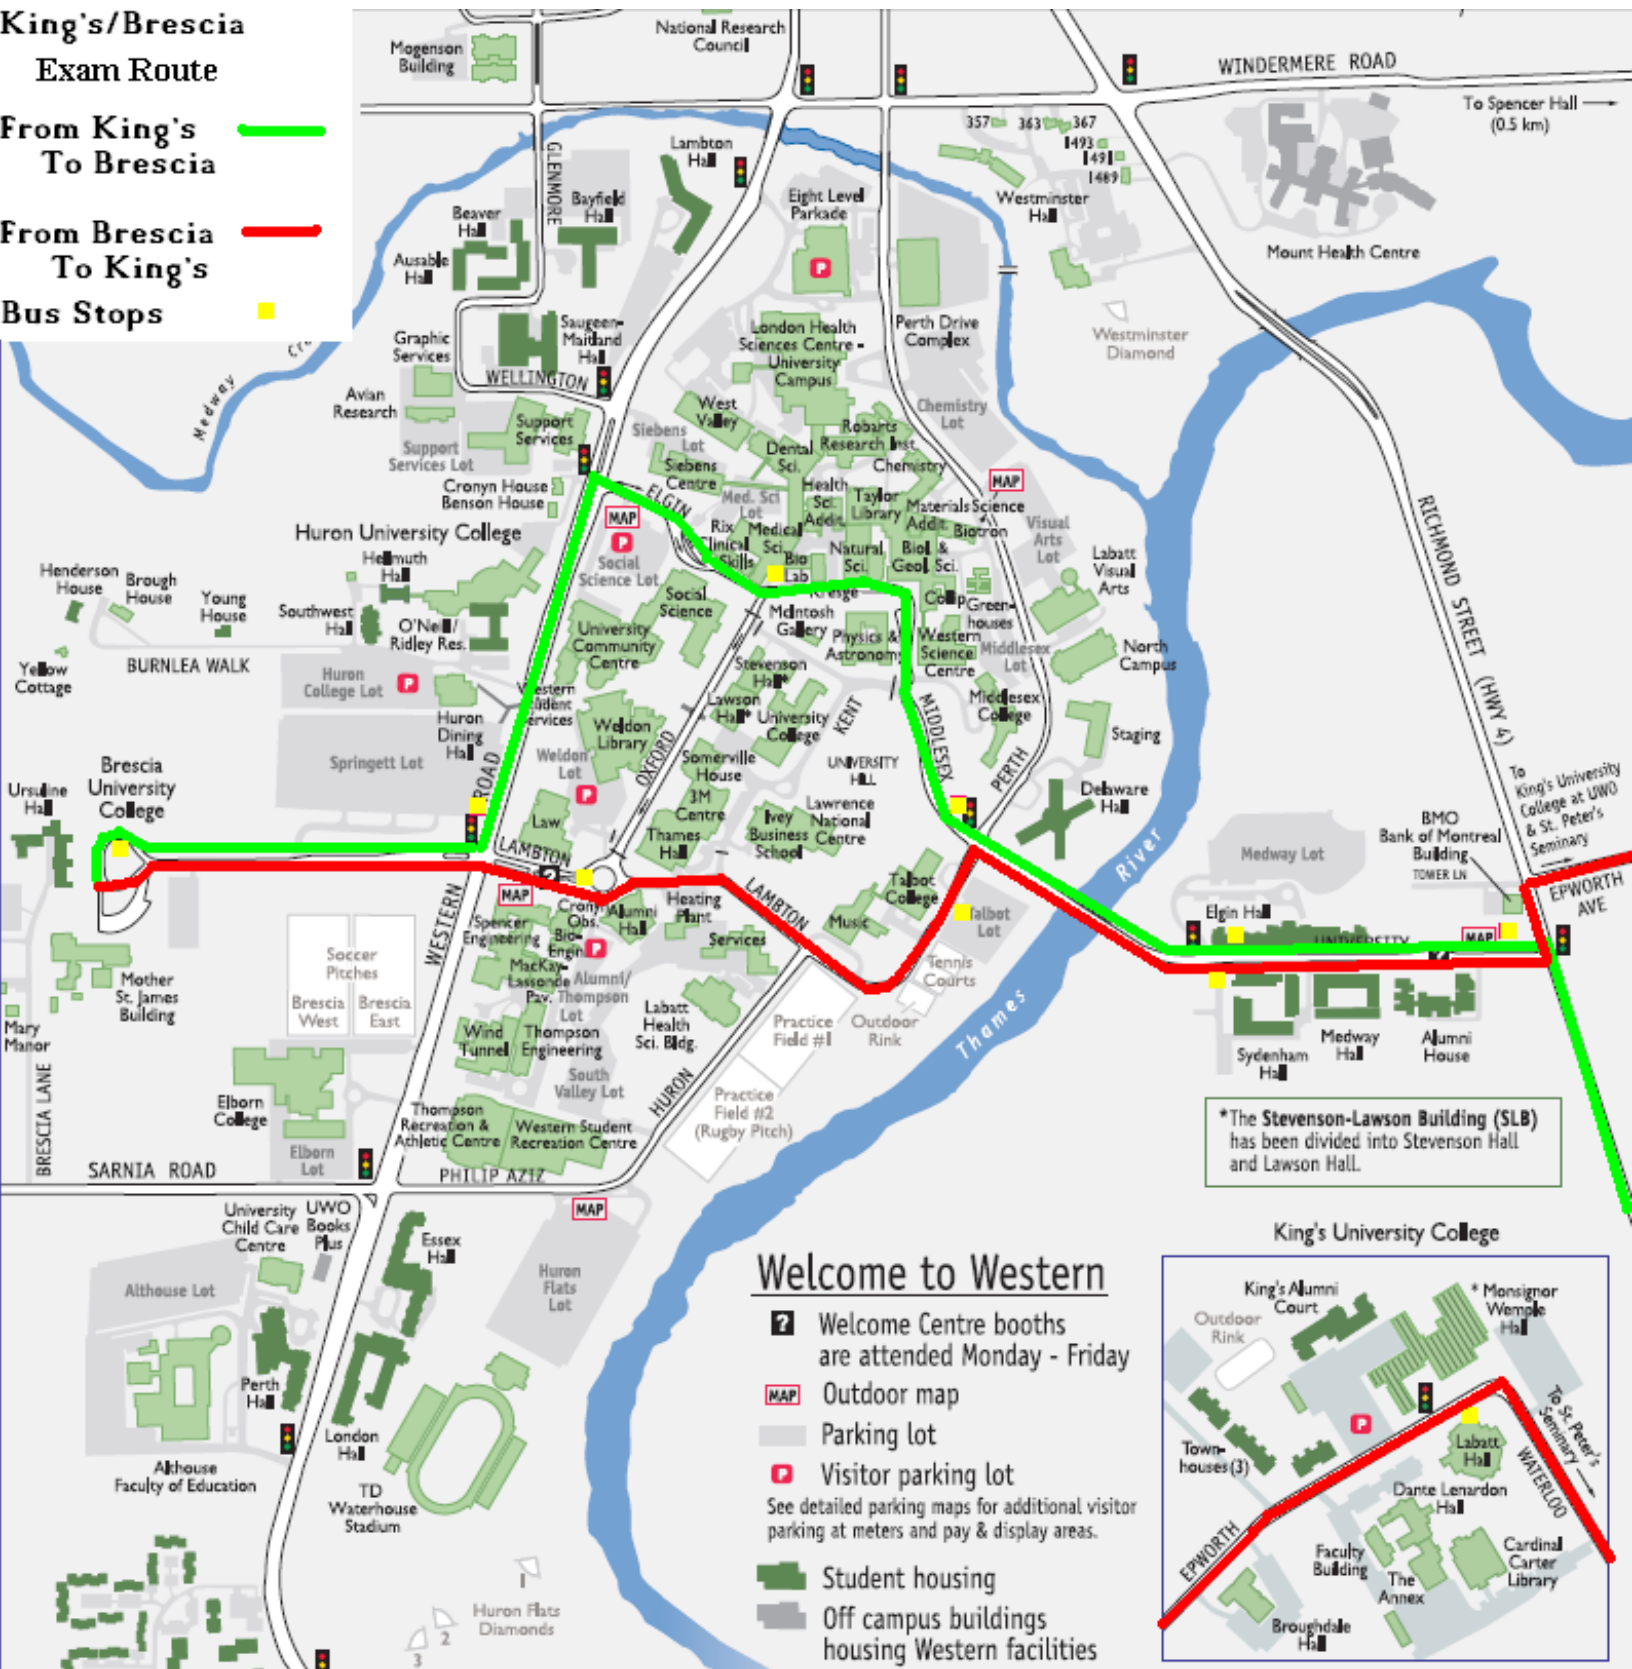

**King's/Brescia
Exam Route**

**From King's
To Brescia**

**From Brescia
To King's**

*The Stevenson-Lawson Building (SLB) has been divided into Stevenson Hall and Lawson Hall.

Welcome to Western

- Welcome Centre booths are attended Monday - Friday
 - Outdoor map
 - Parking lot
 - Visitor parking lot
- See detailed parking maps for additional visitor parking at meters and pay & display areas.
- Student housing
 - Off campus buildings housing Western facilities

King's University College