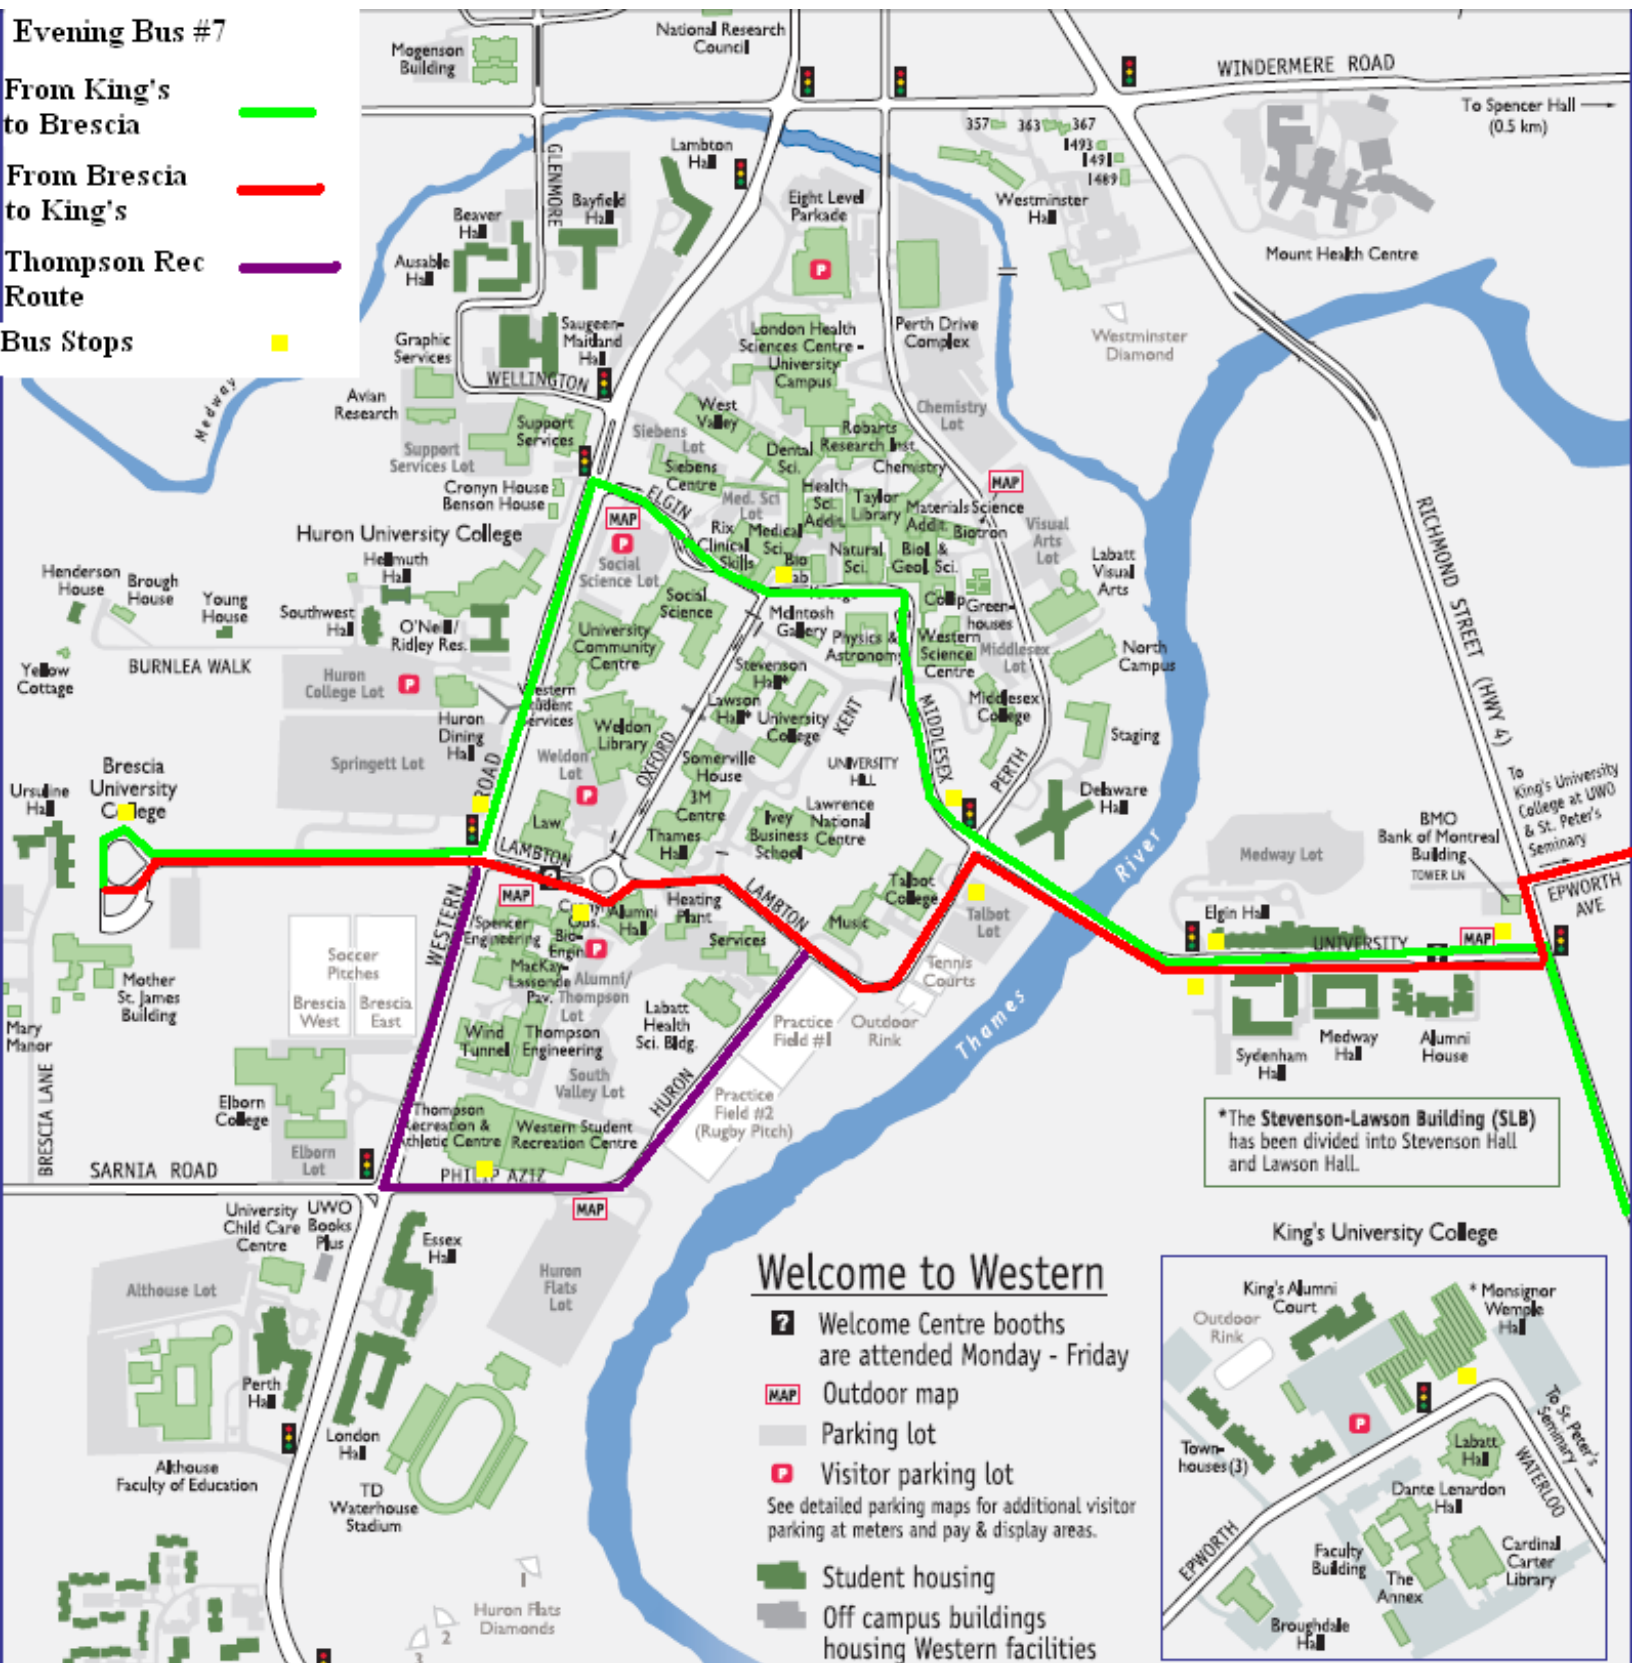

Evening Bus #7

From King's
to Brescia

From Brescia
to King's

Thompson Rec
Route

Bus Stops

*The Stevenson-Lawson Building (SLB) has been divided into Stevenson Hall and Lawson Hall.

Welcome to Western

- Welcome Centre booths are attended Monday - Friday
 - Outdoor map
 - Parking lot
 - Visitor parking lot
- See detailed parking maps for additional visitor parking at meters and pay & display areas.
- Student housing
 - Off campus buildings housing Western facilities