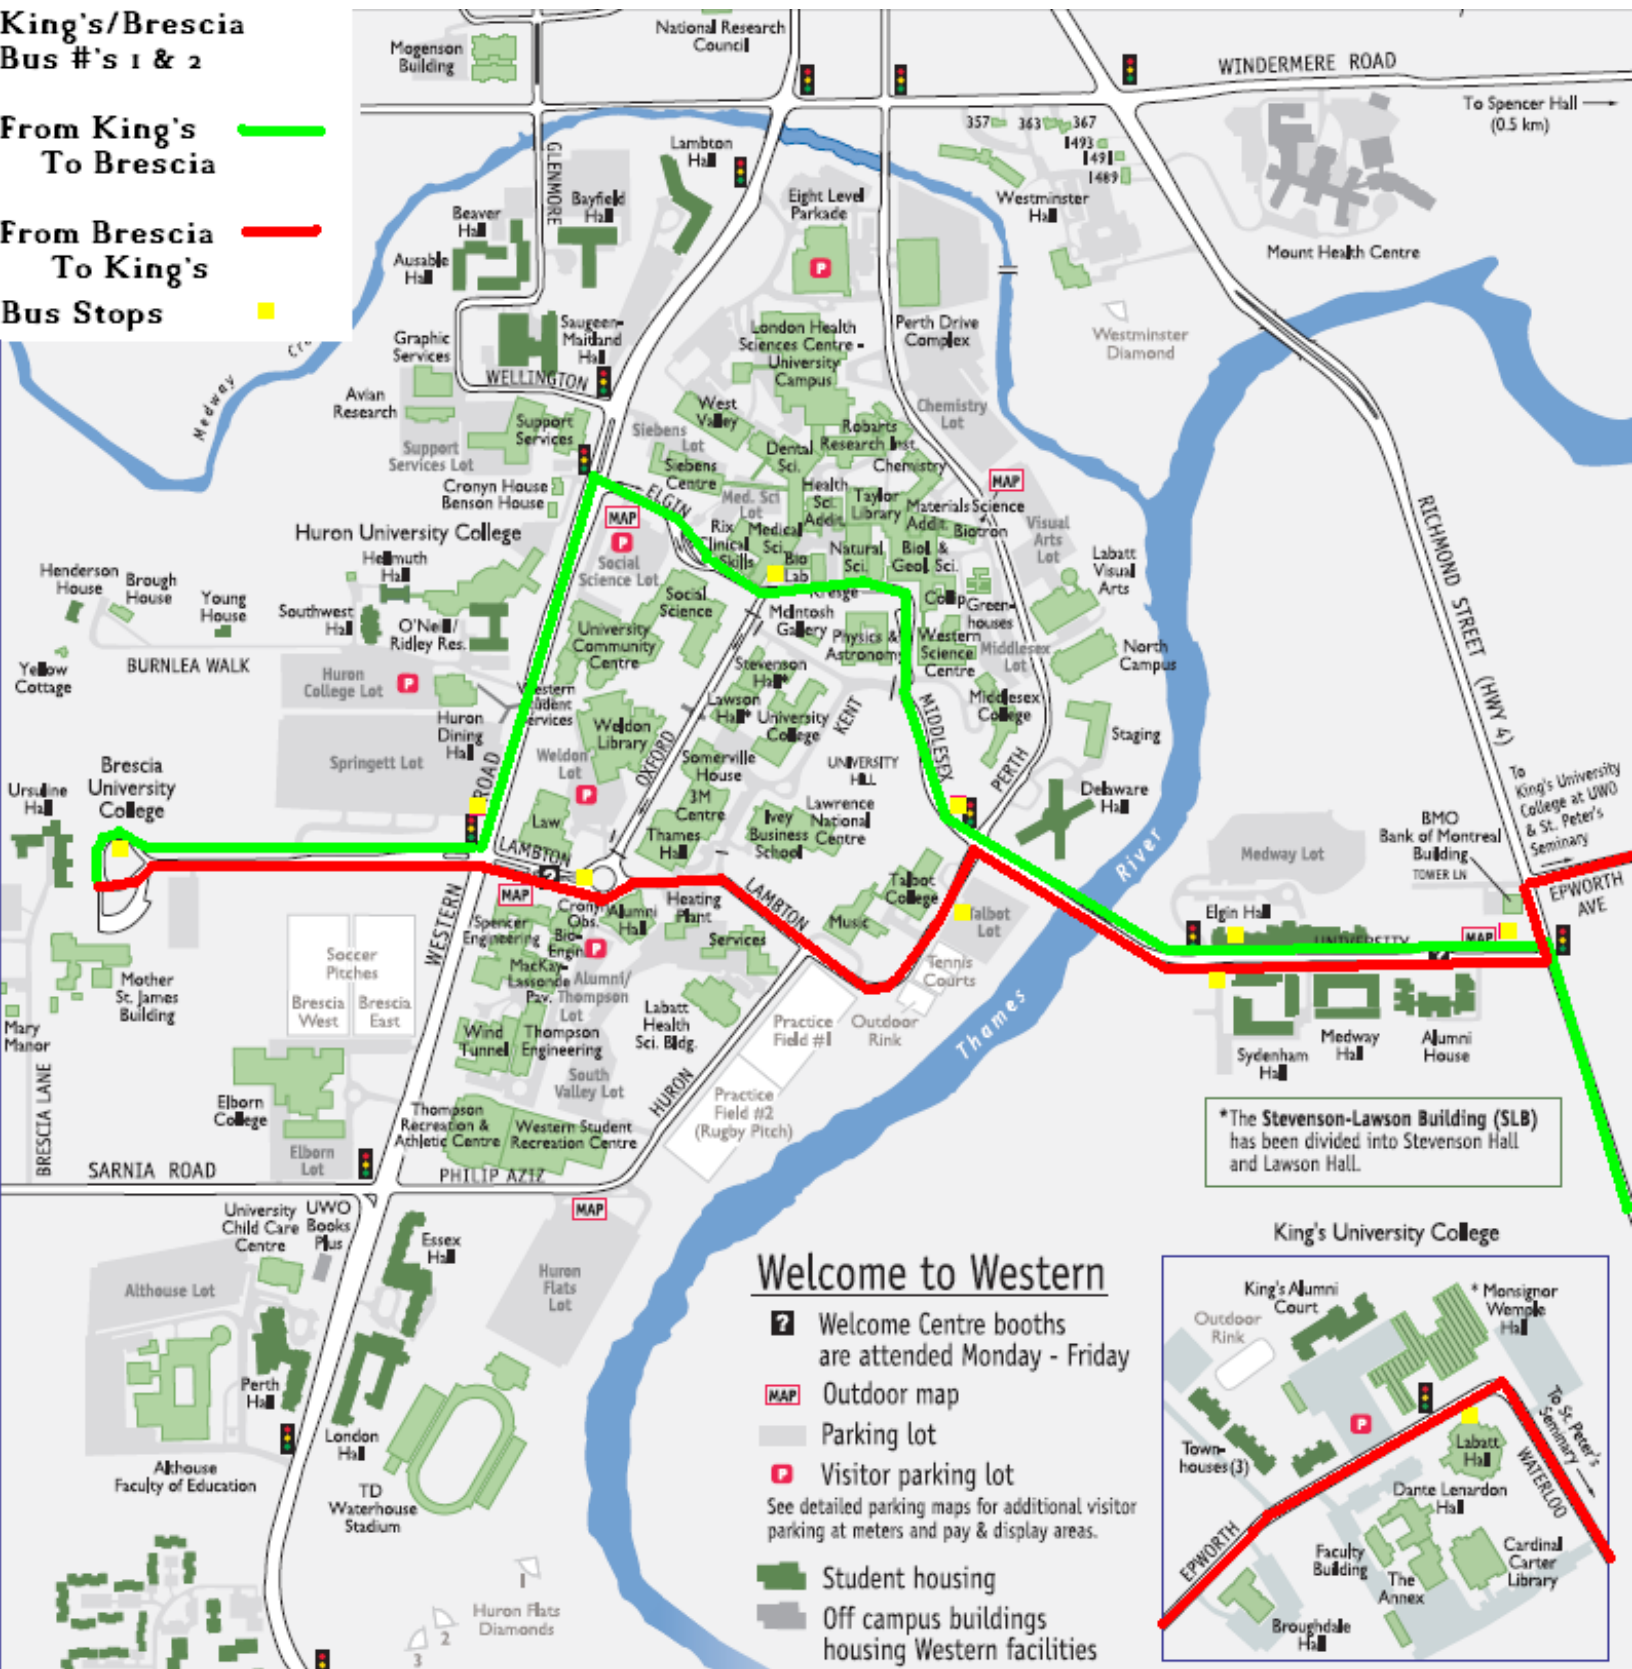

**King's/Brescia
Bus #'s 1 & 2**

**From King's
To Brescia**

**From Brescia
To King's
Bus Stops**

*The Stevenson-Lawson Building (SLB) has been divided into Stevenson Hall and Lawson Hall.

Welcome to Western

- Welcome Centre booths are attended Monday - Friday
 - Outdoor map
 - Parking lot
 - Visitor parking lot
- See detailed parking maps for additional visitor parking at meters and pay & display areas.
- Student housing
 - Off campus buildings housing Western facilities