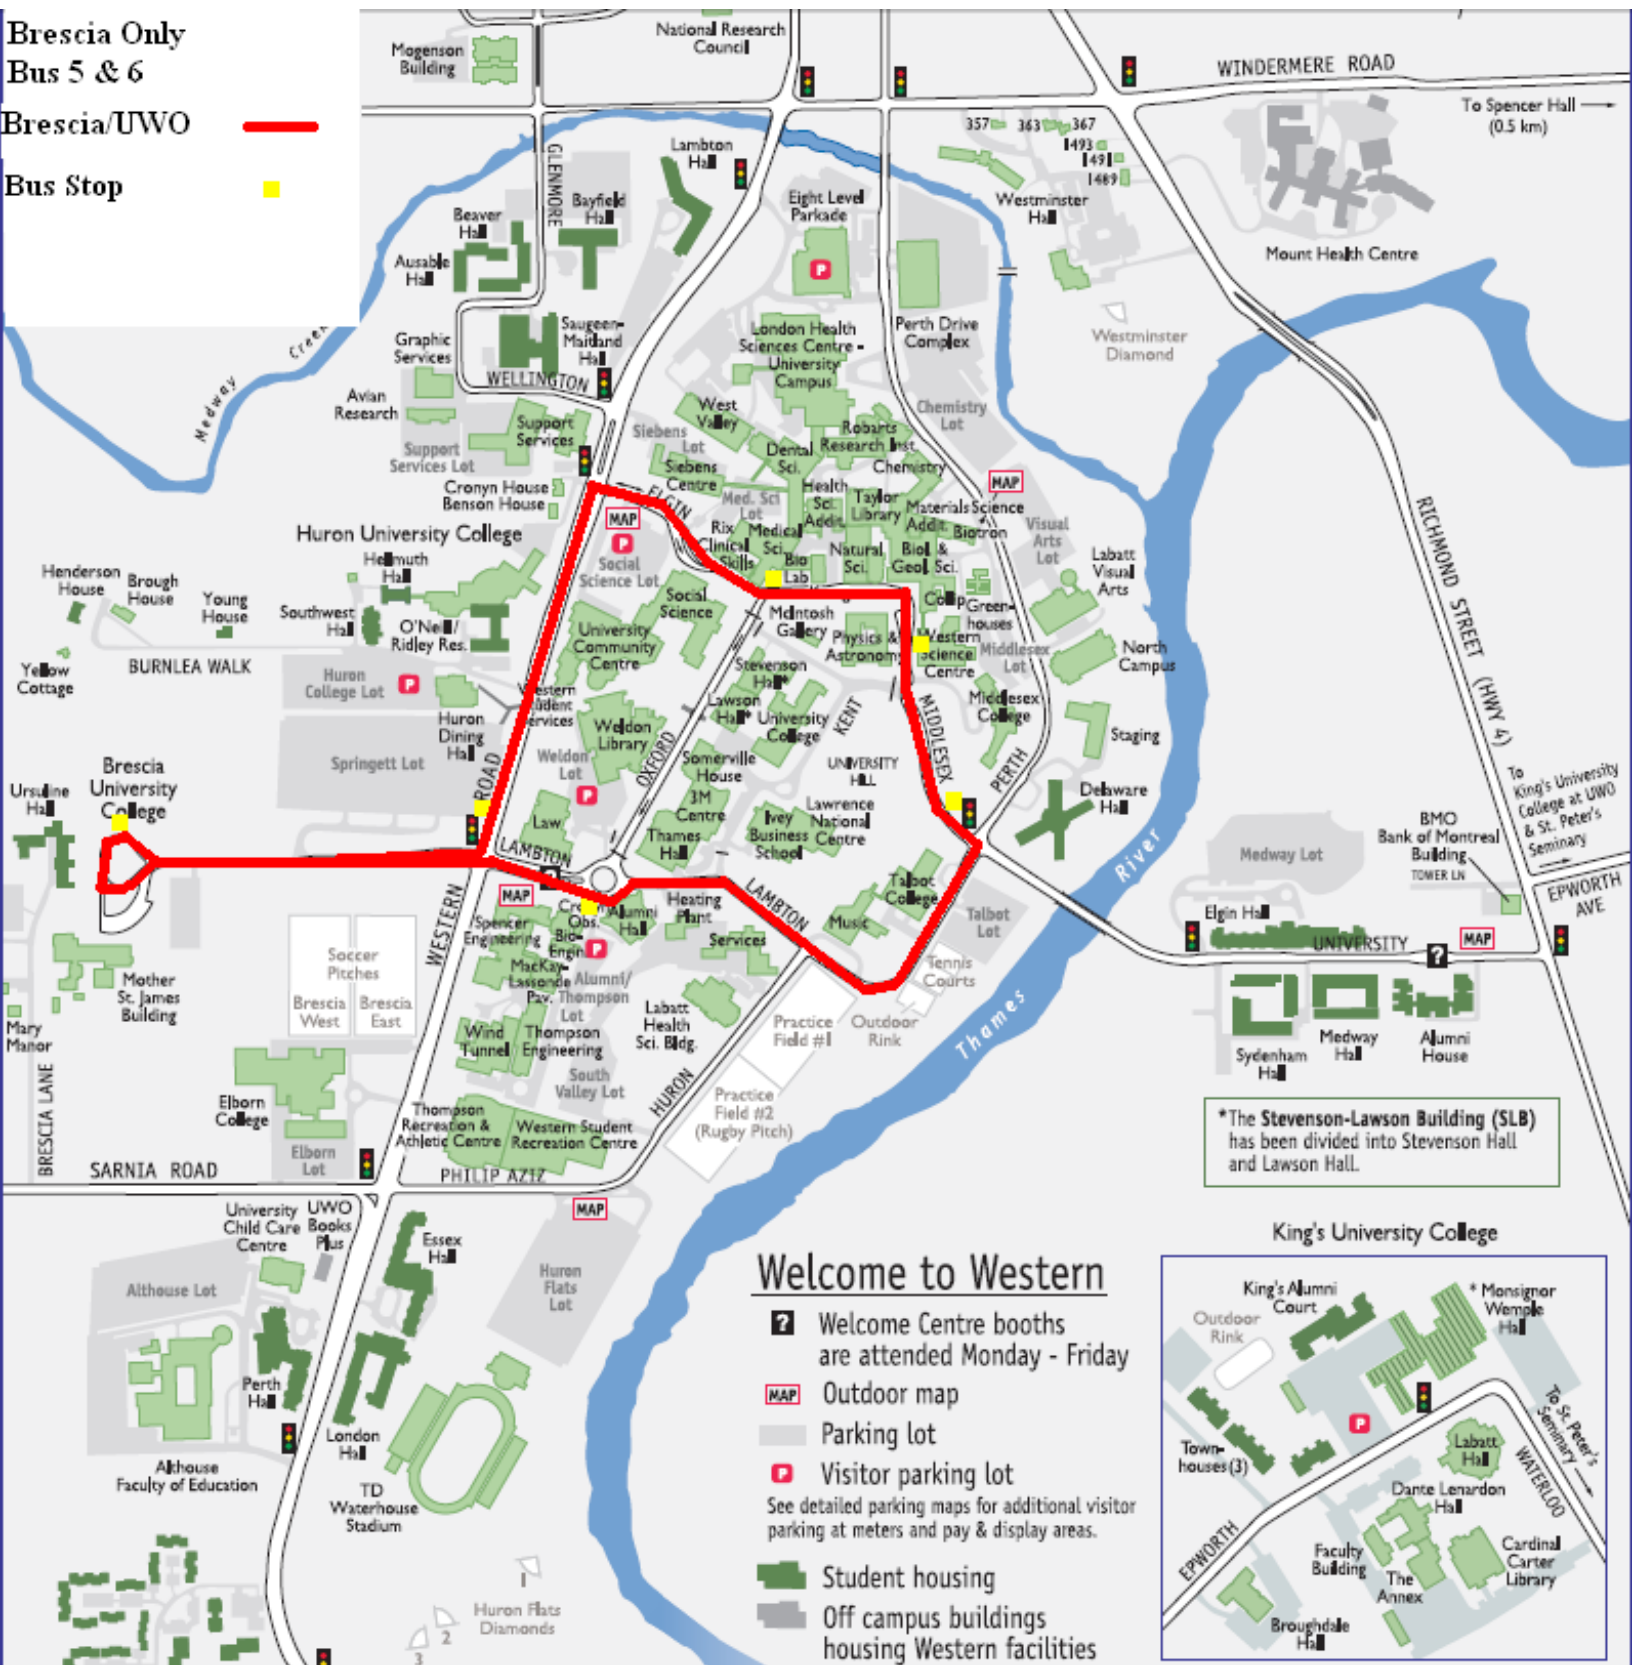

Brescia Only  
 Bus 5 & 6  
 Brescia/UWO  
 Bus Stop

\*The Stevenson-Lawson Building (SLB) has been divided into Stevenson Hall and Lawson Hall.

### Welcome to Western

- Welcome Centre booths are attended Monday - Friday
  - Outdoor map
  - Parking lot
  - Visitor parking lot
- See detailed parking maps for additional visitor parking at meters and pay & display areas.
- Student housing
  - Off campus buildings housing Western facilities

### King's University College