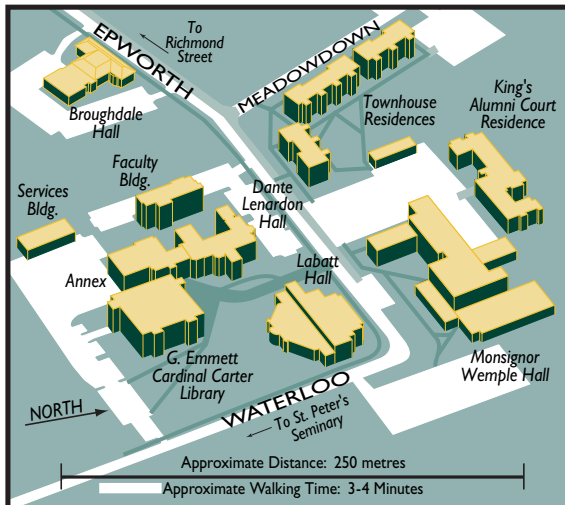

KING'S

UNIVERSITY COLLEGE
at *The University of Western Ontario*

266 Epworth Avenue
London, ON, N6A 2M3

Tel: 519-433-3491 OR Toll Free Tel: 1-800-265-4406