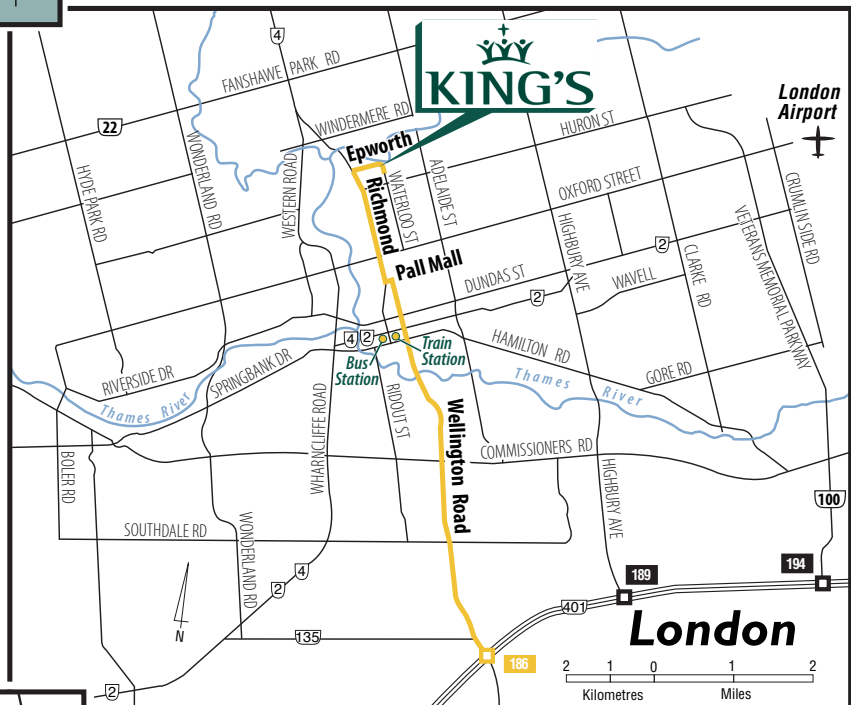

U.S. Cities

Chicago	630
New York	840

©2007. Cartographic Section, Dept. of Geography, Western. (#07-08)

Directions to King's

Eastbound or Westbound

- Exit Highway 401 at Wellington Road North
- Follow Wellington Road downtown until it ends at Pall Mall Street
- Turn left onto Pall Mall Street and follow for one block
- Turn right onto Richmond Street and follow for approximately 1.5 km
- Just past the gates of Western, turn right onto Epworth Avenue

Southbound

- Follow Highway 4 (which becomes Richmond Street)
- Turn left onto Epworth Avenue (1/2 block before main gates of Western)

Train, Bus and Air

- The VIA Rail Station is located in downtown London, near the corner of Richmond and York Streets
- The Greyhound Bus Terminal is located in downtown London, one block west of Richmond Street
- Both Richmond and University buses stop on Richmond Street near Epworth Avenue
- The London Airport is located about 10 minutes (by car or taxi) from King's